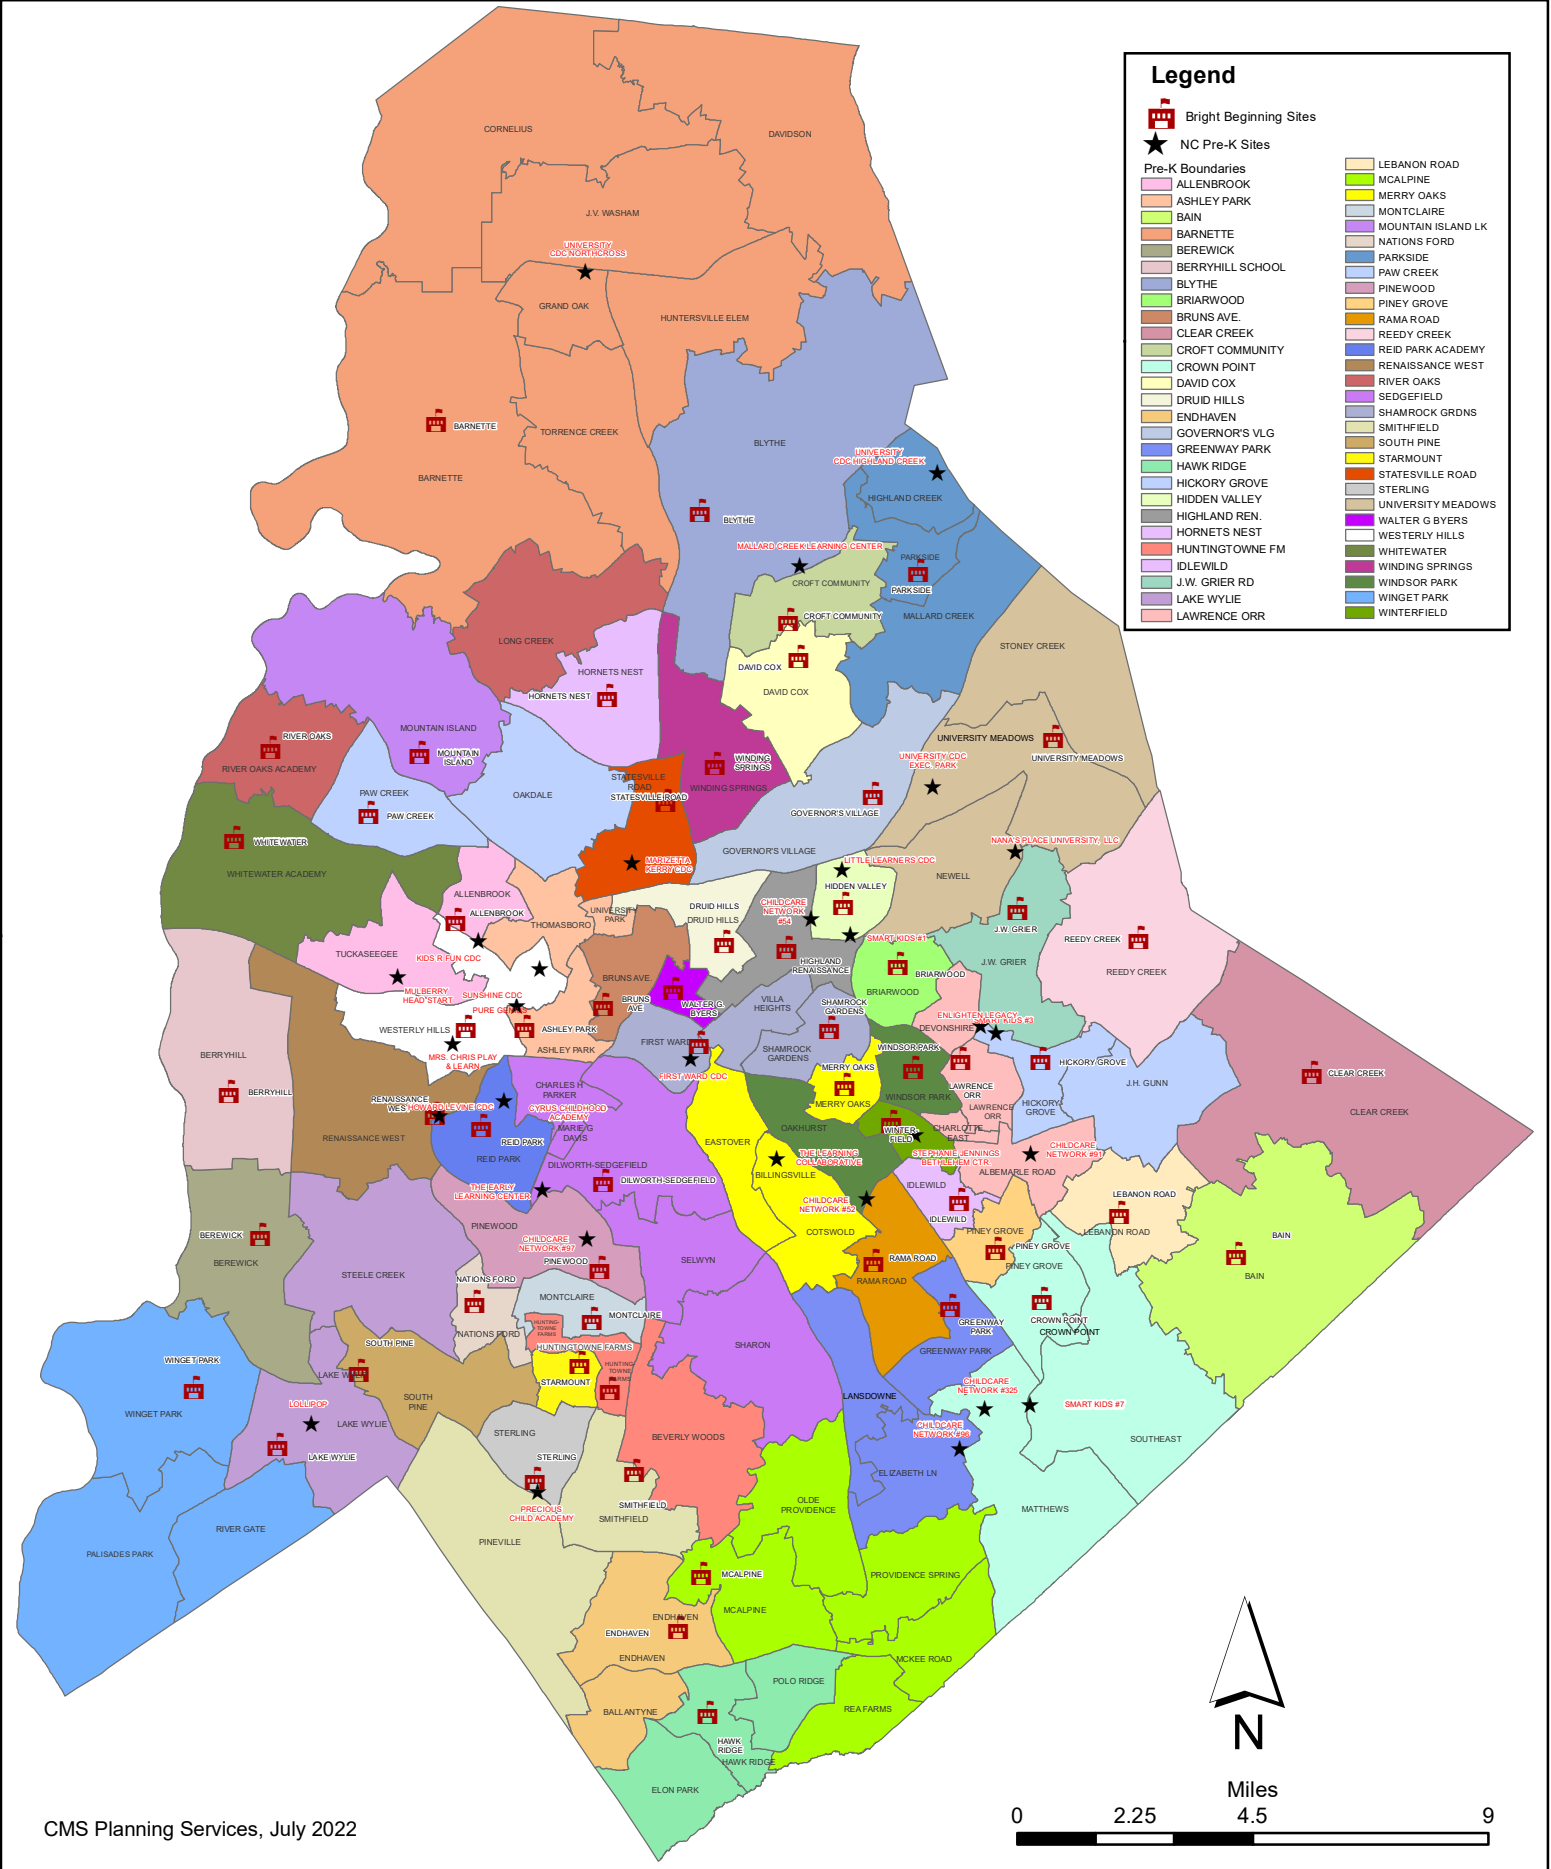

Charlotte-Mecklenburg Schools 2022-23 Pre-K Attendance Boundaries

Legend

- Bright Beginning Sites
- NC Pre-K Sites

Pre-K Boundaries	Other Boundaries
ALLENBROOK	LEBANON ROAD
ASHLEY PARK	MALPINE
BAIN	MERRY OAKS
BARNETTE	MONTCLAIRE
BEREWICK	MOUNTAIN ISLAND LK
BERRYHILL SCHOOL	NATIONS FORD
BLYTHE	PARKSIDE
BRIARWOOD	PAW CREEK
BRUNS AVE	PINEWOOD
CLEAR CREEK	PINEY GROVE
CROFT COMMUNITY	RAMA ROAD
CROWN POINT	REEDY CREEK
DAVID COX	REID PARK ACADEMY
DRUID HILLS	RENAISSANCE WEST
ENDHAVEN	RIVER OAKS
GOVERNOR'S VLG	SEDFIELD
GREENWAY PARK	SHAMROCK GROVNS
HAWK RIDGE	SMITHFIELD
HICKORY GROVE	SOUTH PINE
HIDDEN VALLEY	STARMOUNT
HIGHLAND REN.	STATESVILLE ROAD
HORNETS NEST	STERLING
HUNTINGTOWNE FM	UNIVERSITY MEADOWS
IDLEWILD	WALTER G BYERS
J.W. GRIER RD	WESTERLY HILLS
LAKE WYLIE	WHITEWATER
LAWRENCE ORR	WINDING SPRINGS
	WINDSOR PARK
	WINGET PARK
	WINTERFIELD