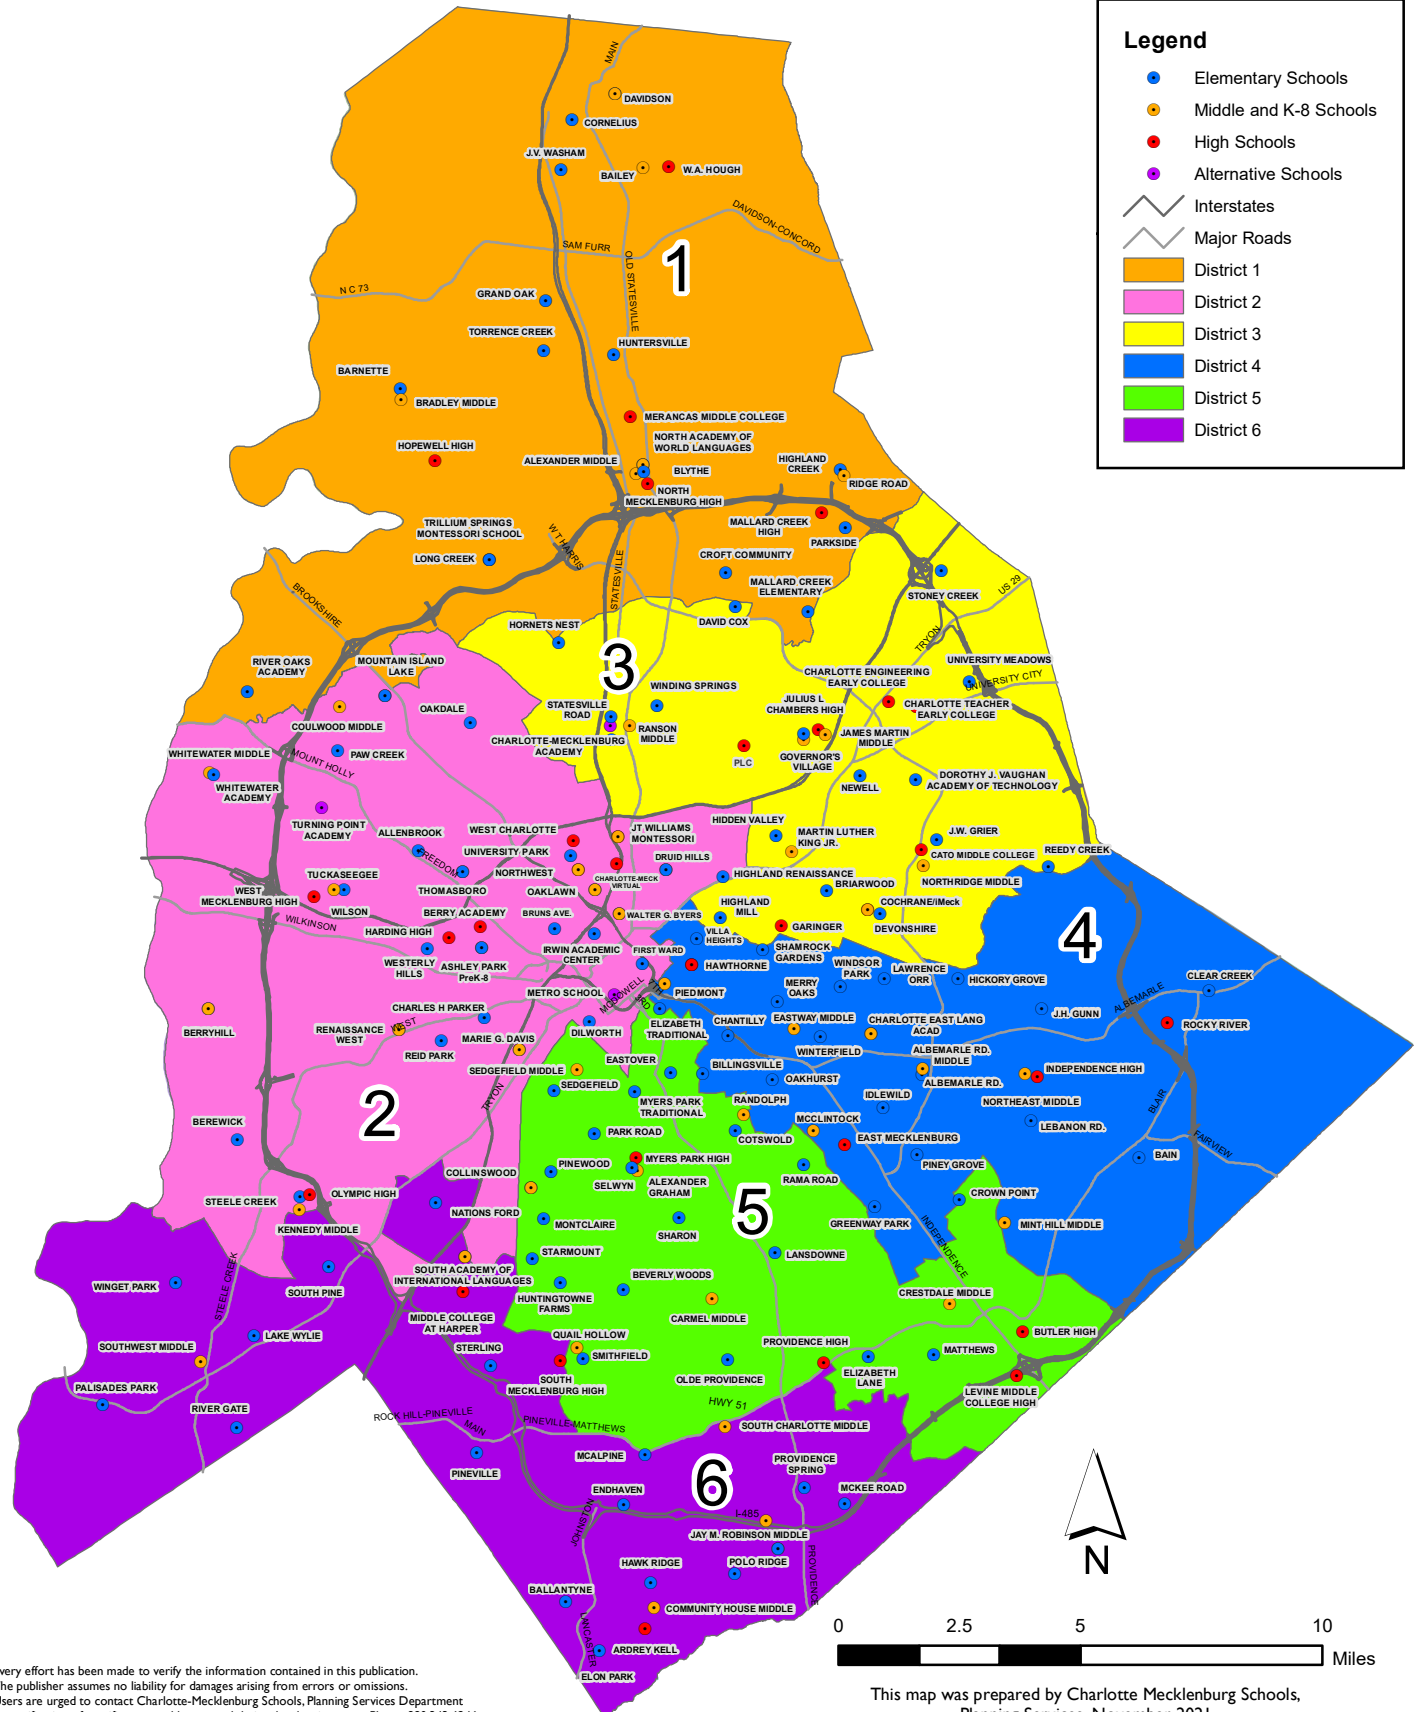

NEWLY APPROVED SCHOOL BOARD DISTRICTS WITH 2021-2022 CHARLOTTE-MECKLENBURG SCHOOLS