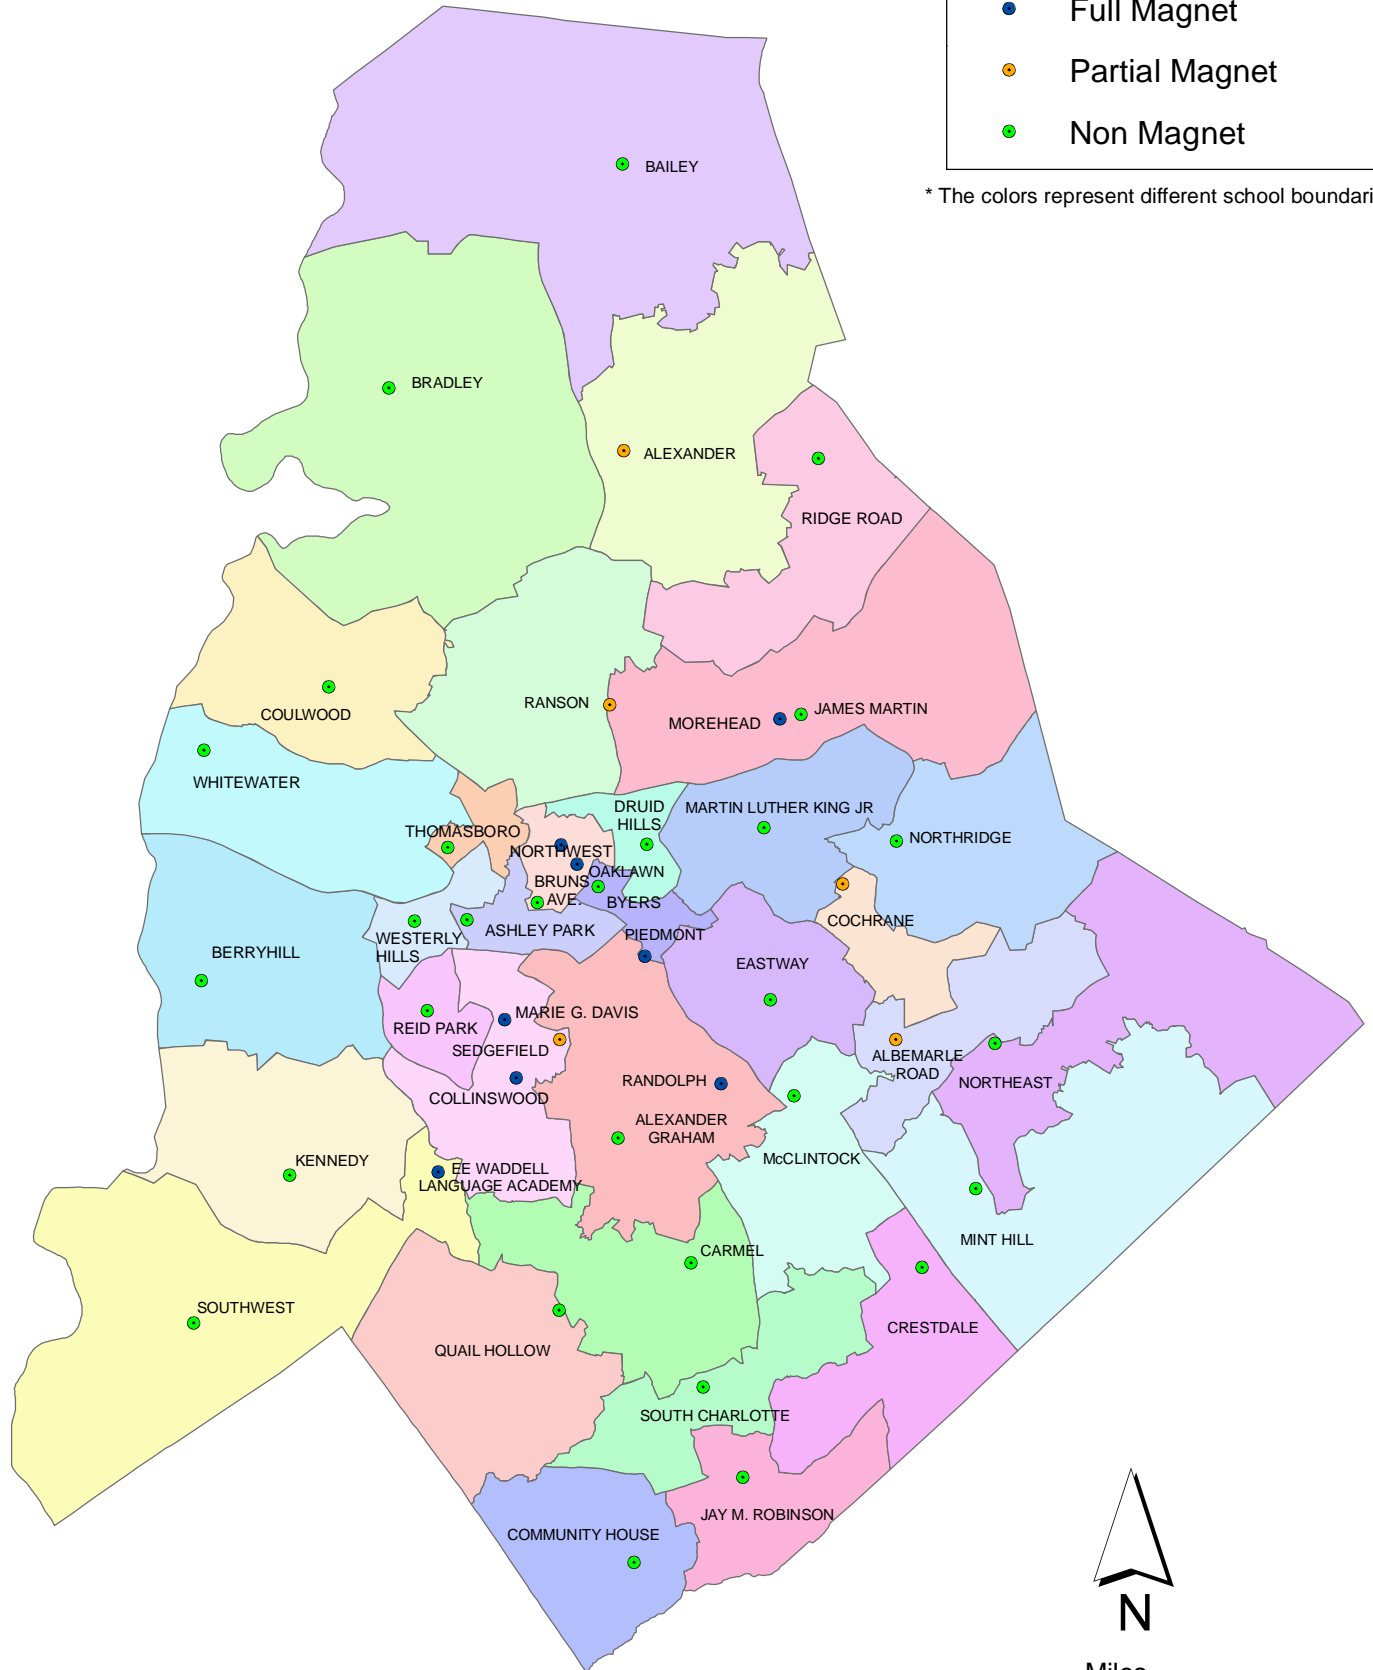

CHARLOTTE-MECKLENBURG SCHOOLS 2011-12 MIDDLE SCHOOL BOUNDARIES

2011-12 Middle School Sites

- Full Magnet
- Partial Magnet
- Non Magnet

* The colors represent different school boundaries.

Miles