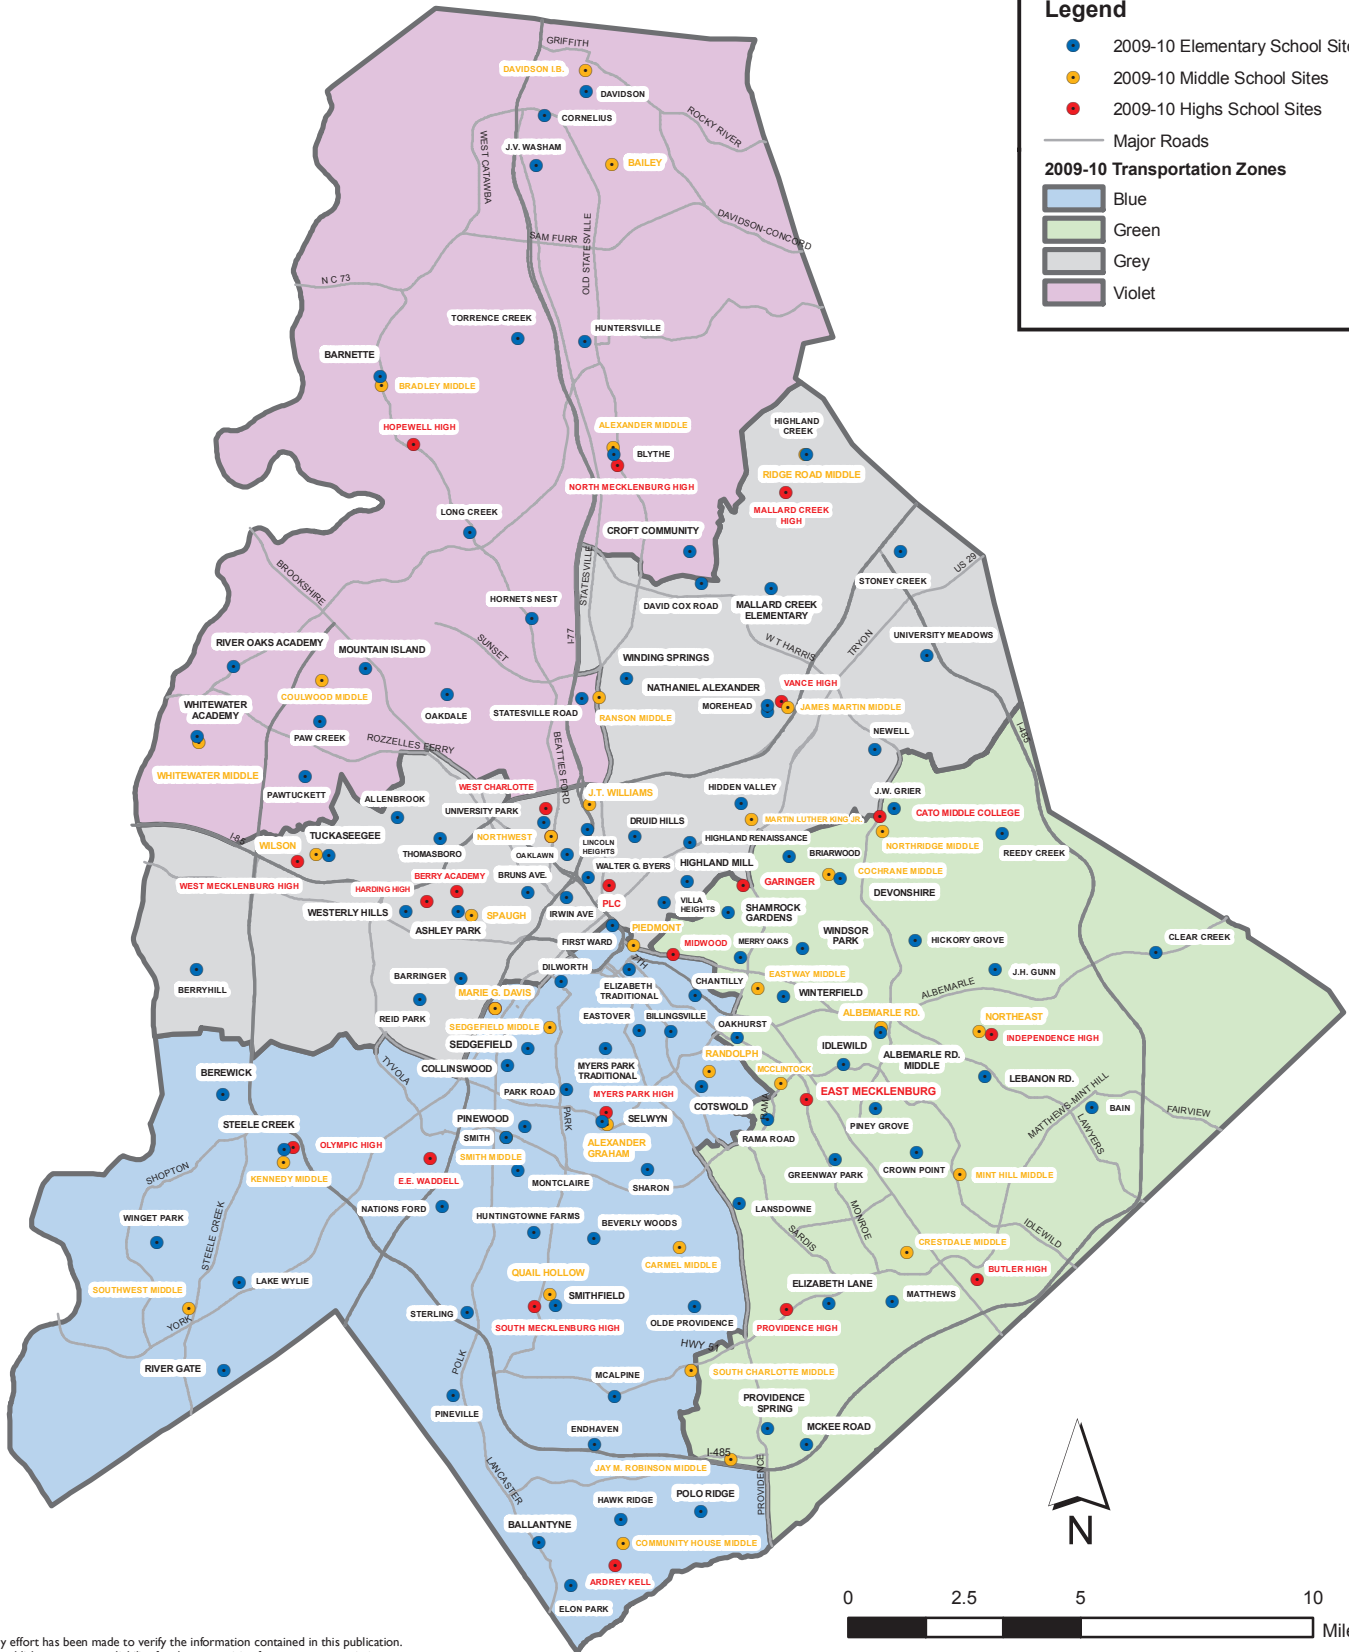

CHARLOTTE-MECKLENBURG SCHOOLS 2009-10 ELEMENTARY, MIDDLE AND HIGH SCHOOLS

Legend

- 2009-10 Elementary School Sites
  - 2009-10 Middle School Sites
  - 2009-10 Highs School Sites
  - Major Roads
2. **2009-10 Transportation Zones**
3. Blue
   - Green
   - Grey
   - Violet