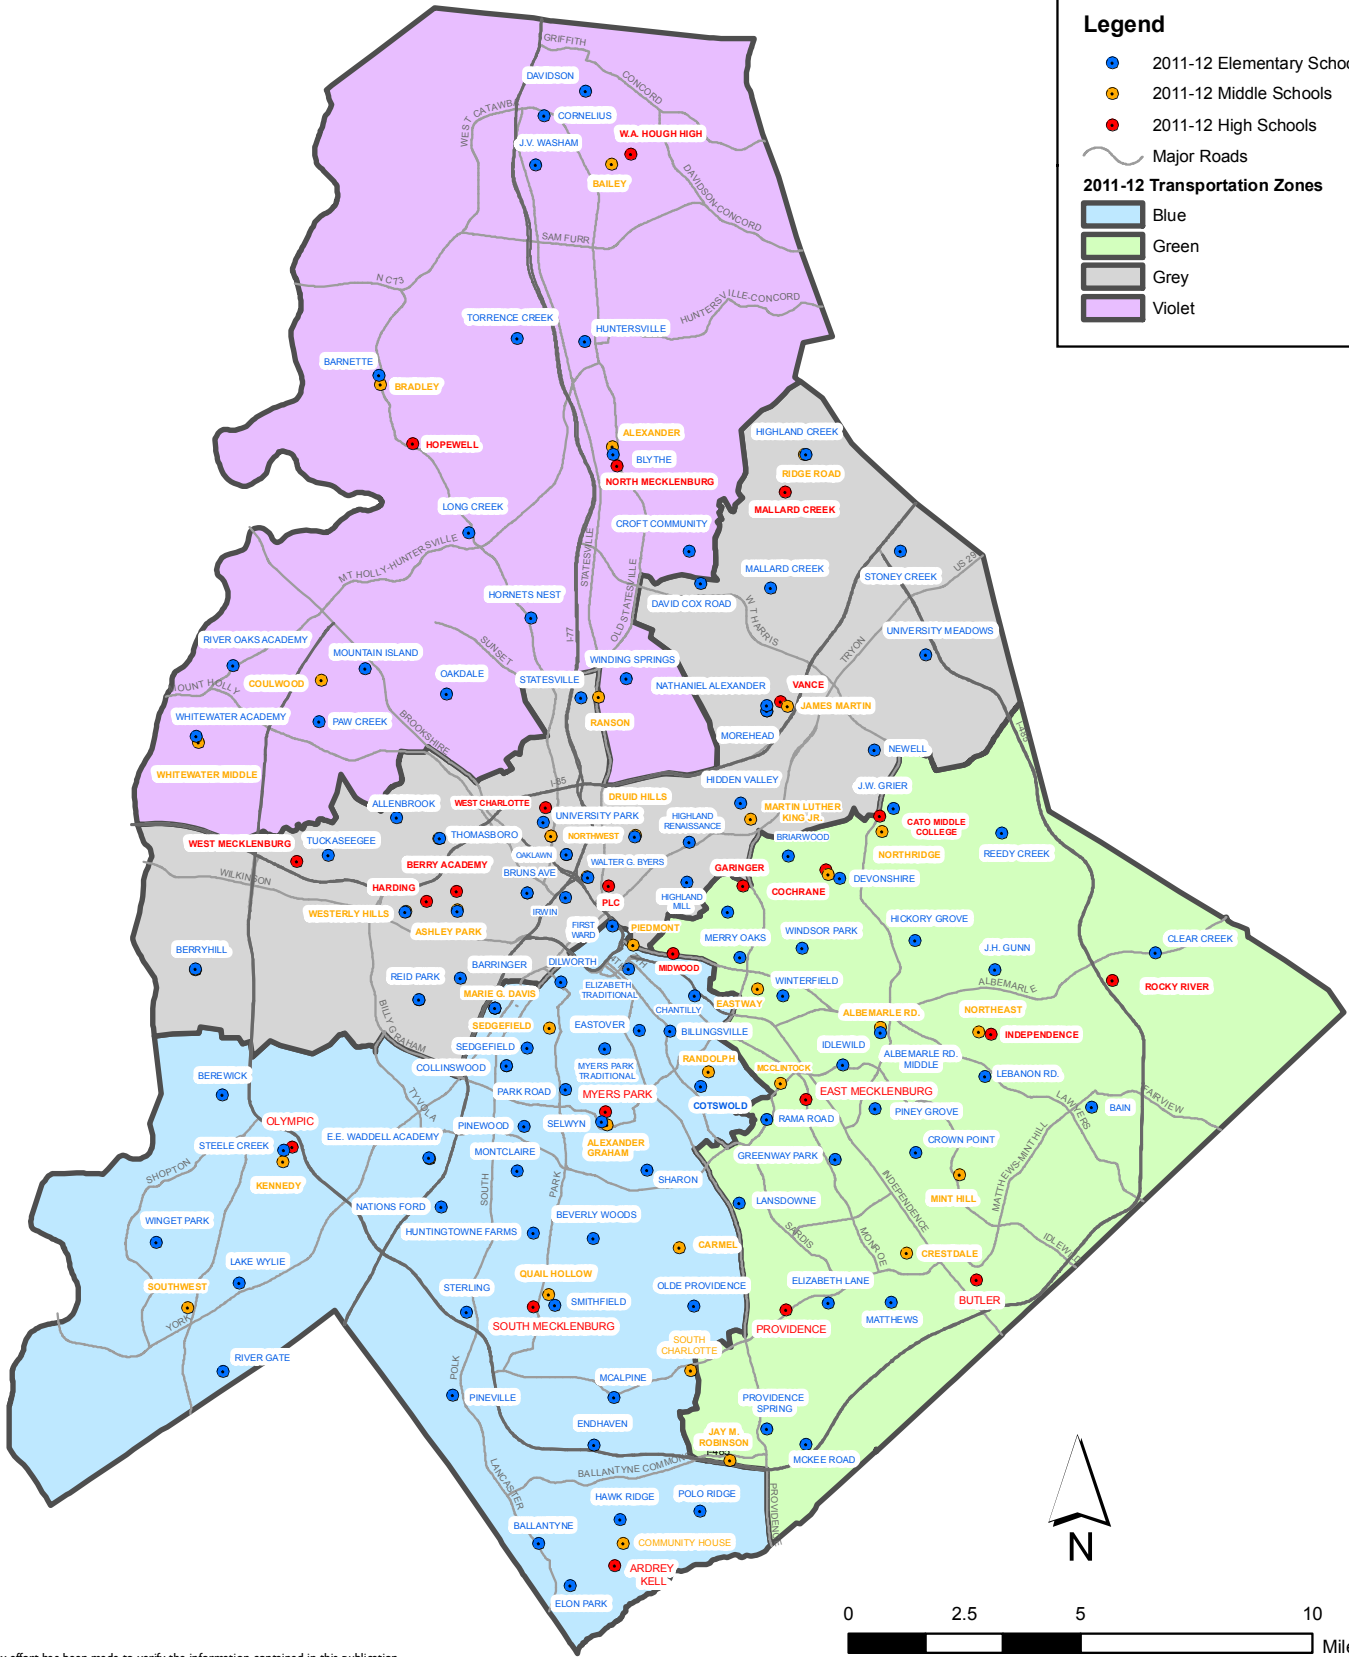

CHARLOTTE-MECKLENBURG SCHOOLS

2011-12 ELEMENTARY, MIDDLE AND HIGH SCHOOLS

Legend

- 2011-12 Elementary Schools
- 2011-12 Middle Schools
- 2011-12 High Schools
- Major Roads

2011-12 Transportation Zones

- Blue
- Green
- Grey
- Violet

This map was prepared by Charlotte Mecklenburg Schools, Planning Services, March 2011.