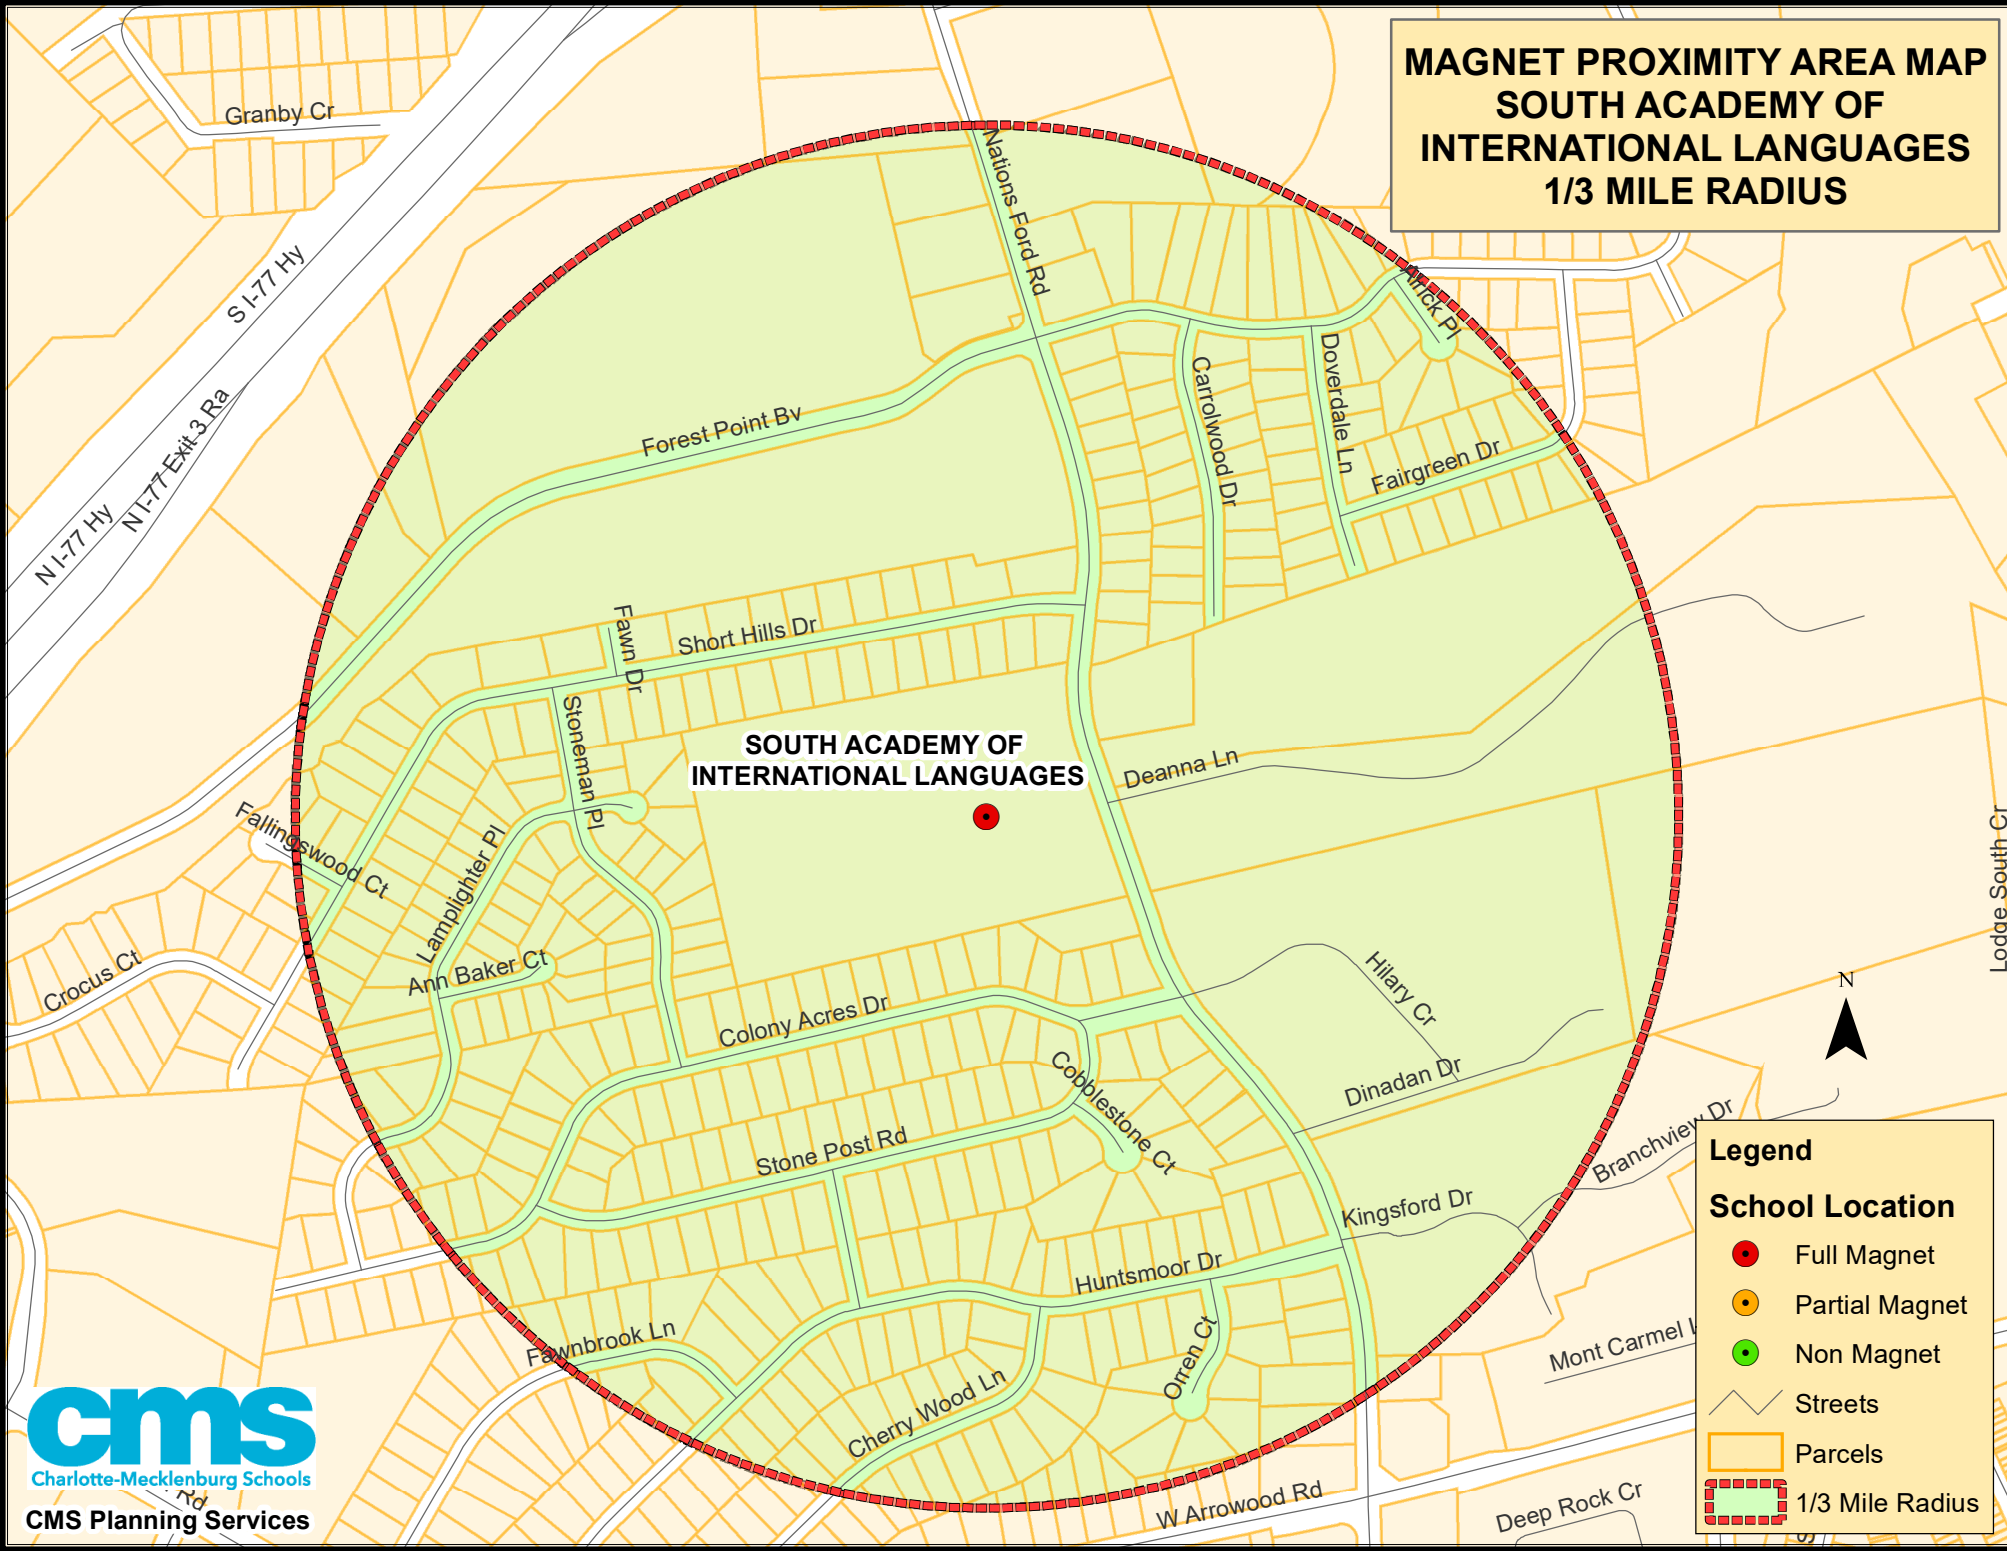

**MAGNET PROXIMITY AREA MAP
SOUTH ACADEMY OF
INTERNATIONAL LANGUAGES
1/3 MILE RADIUS**

**SOUTH ACADEMY OF
INTERNATIONAL LANGUAGES**

Legend

School Location

- Full Magnet
- Partial Magnet
- Non Magnet

— Streets

▭ Parcels

▭ 1/3 Mile Radius