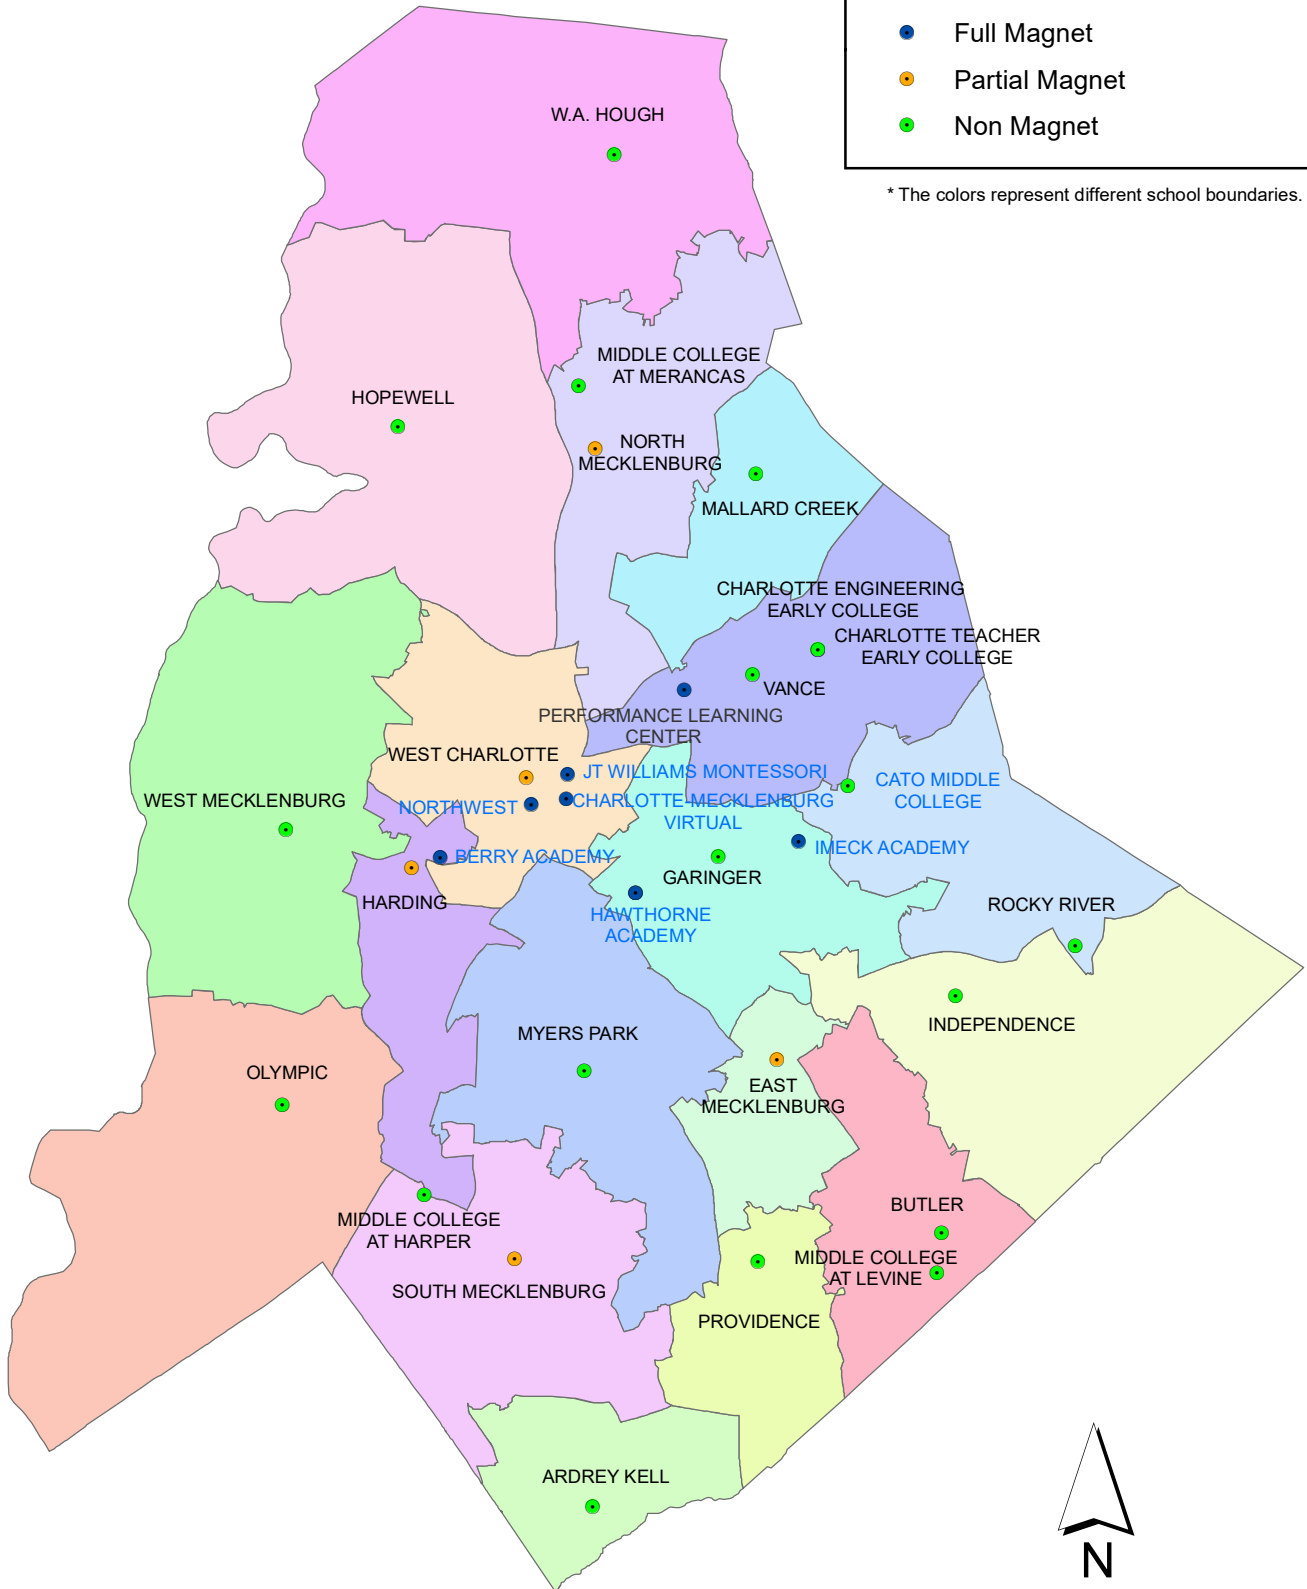

CHARLOTTE-MECKLENBURG SCHOOLS 2020-2021 HIGH SCHOOL BOUNDARIES

2020-2021 High School Sites

- Full Magnet
- Partial Magnet
- Non Magnet

* The colors represent different school boundaries.

Miles