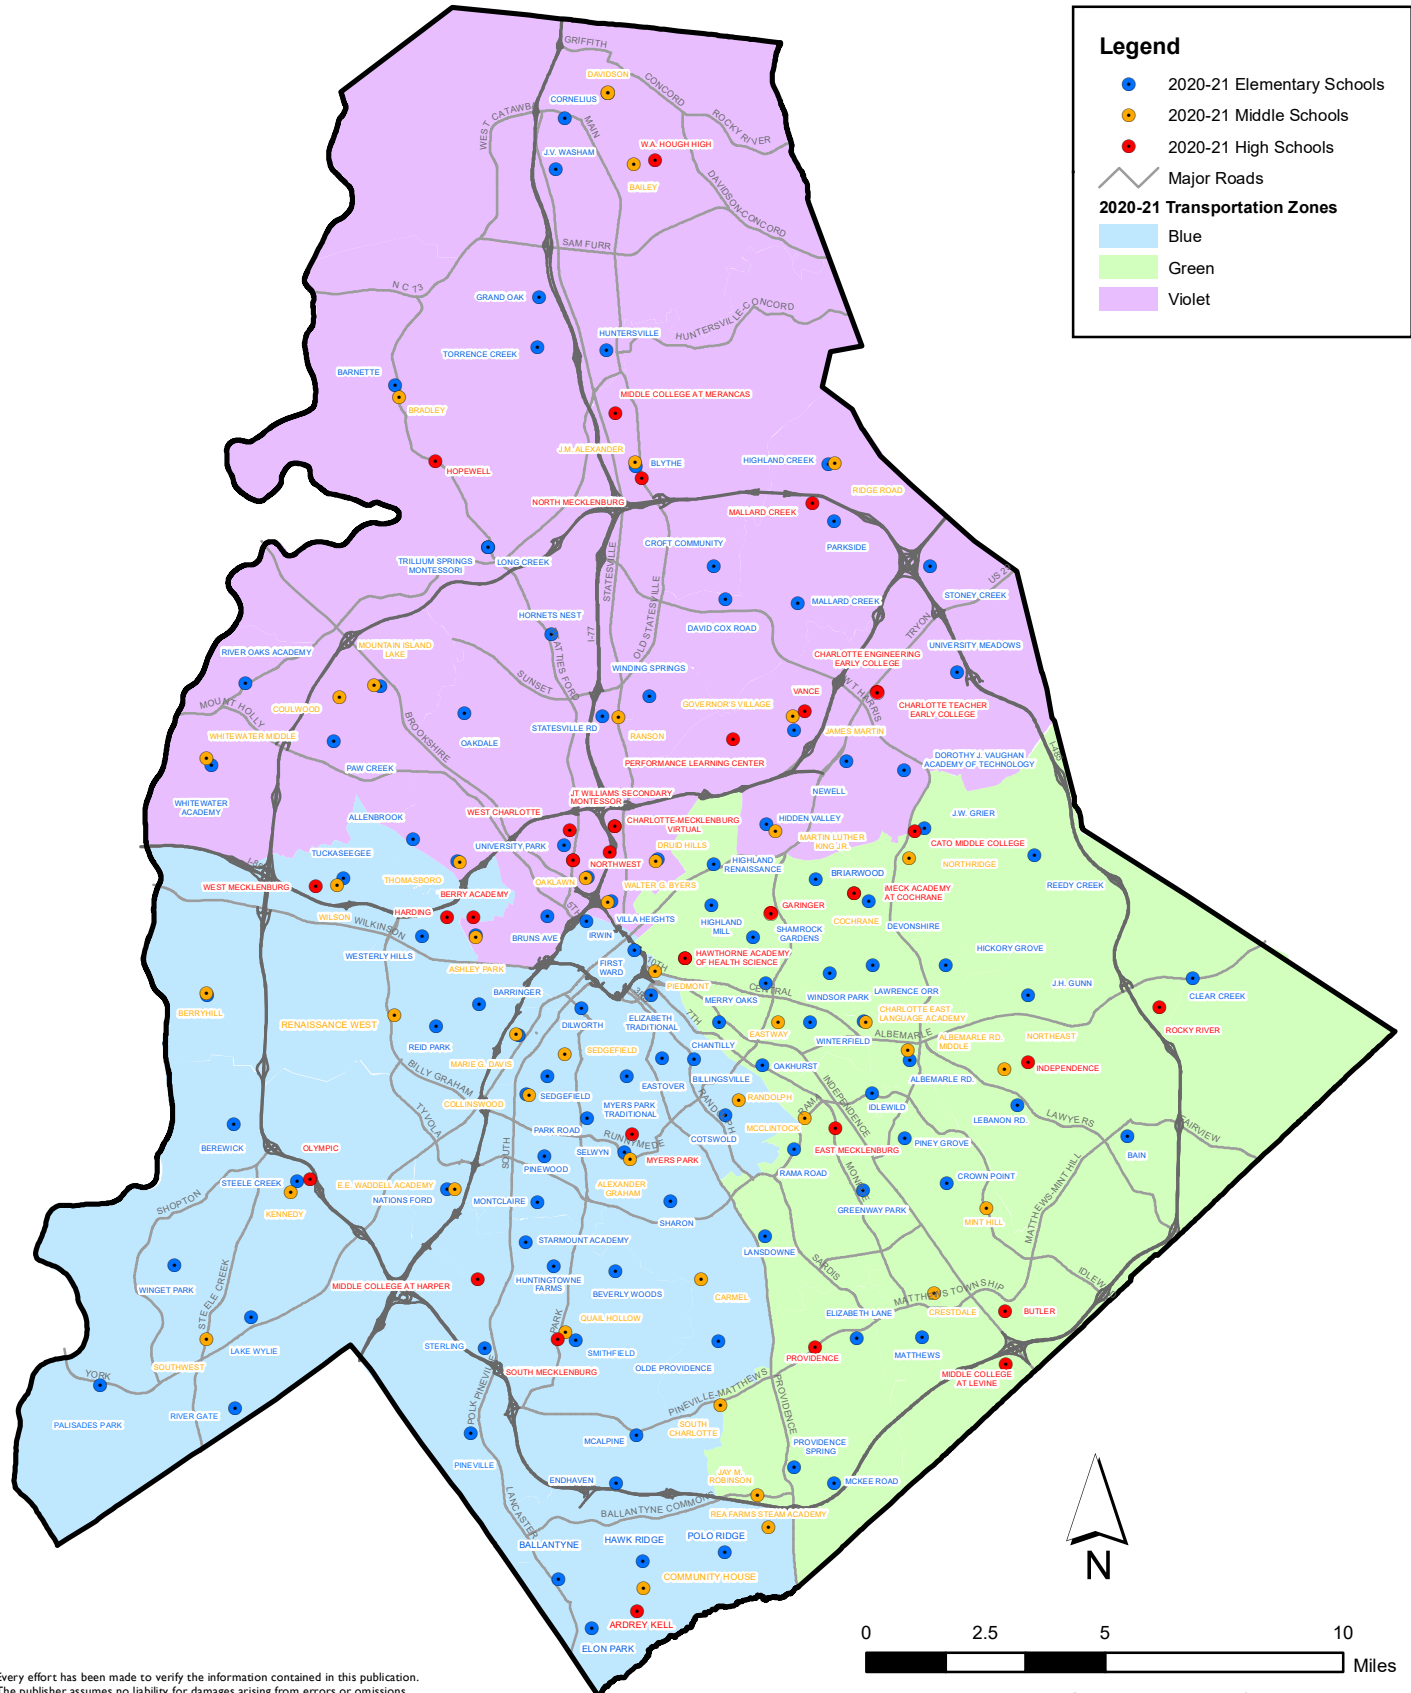

CHARLOTTE-MECKLENBURG SCHOOLS

2020-2021 ELEMENTARY, MIDDLE, AND HIGH SCHOOLS

Legend

- 2020-21 Elementary Schools
- 2020-21 Middle Schools
- 2020-21 High Schools
- Major Roads

2020-21 Transportation Zones

- Blue
- Green
- Violet

This map was prepared by Charlotte-Mecklenburg Schools, Planning Services, January 2020.