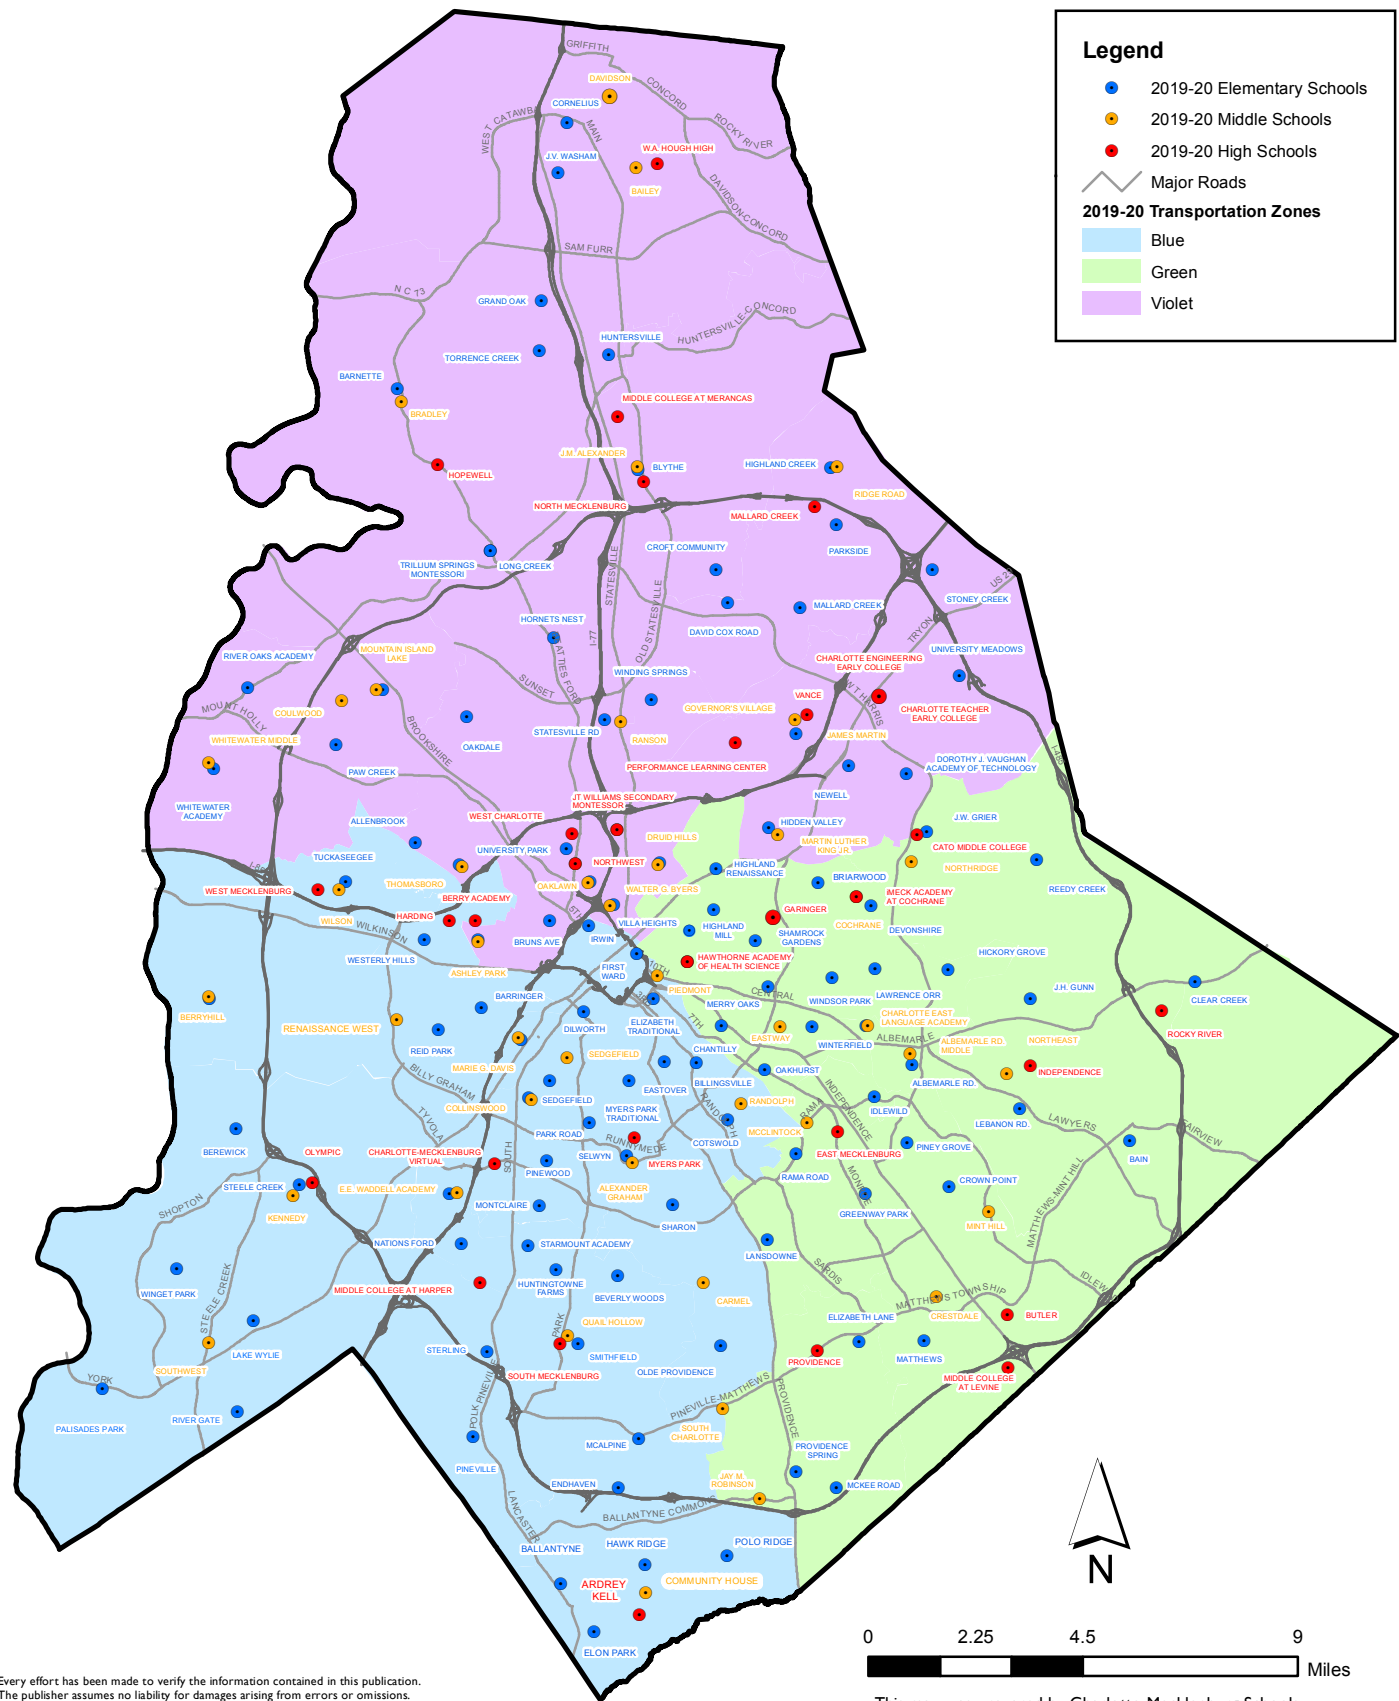

CHARLOTTE-MECKLENBURG SCHOOLS

2019-2020 ELEMENTARY, MIDDLE, AND HIGH SCHOOLS

This map was prepared by Charlotte-Mecklenburg Schools, Planning Services, December 2018.