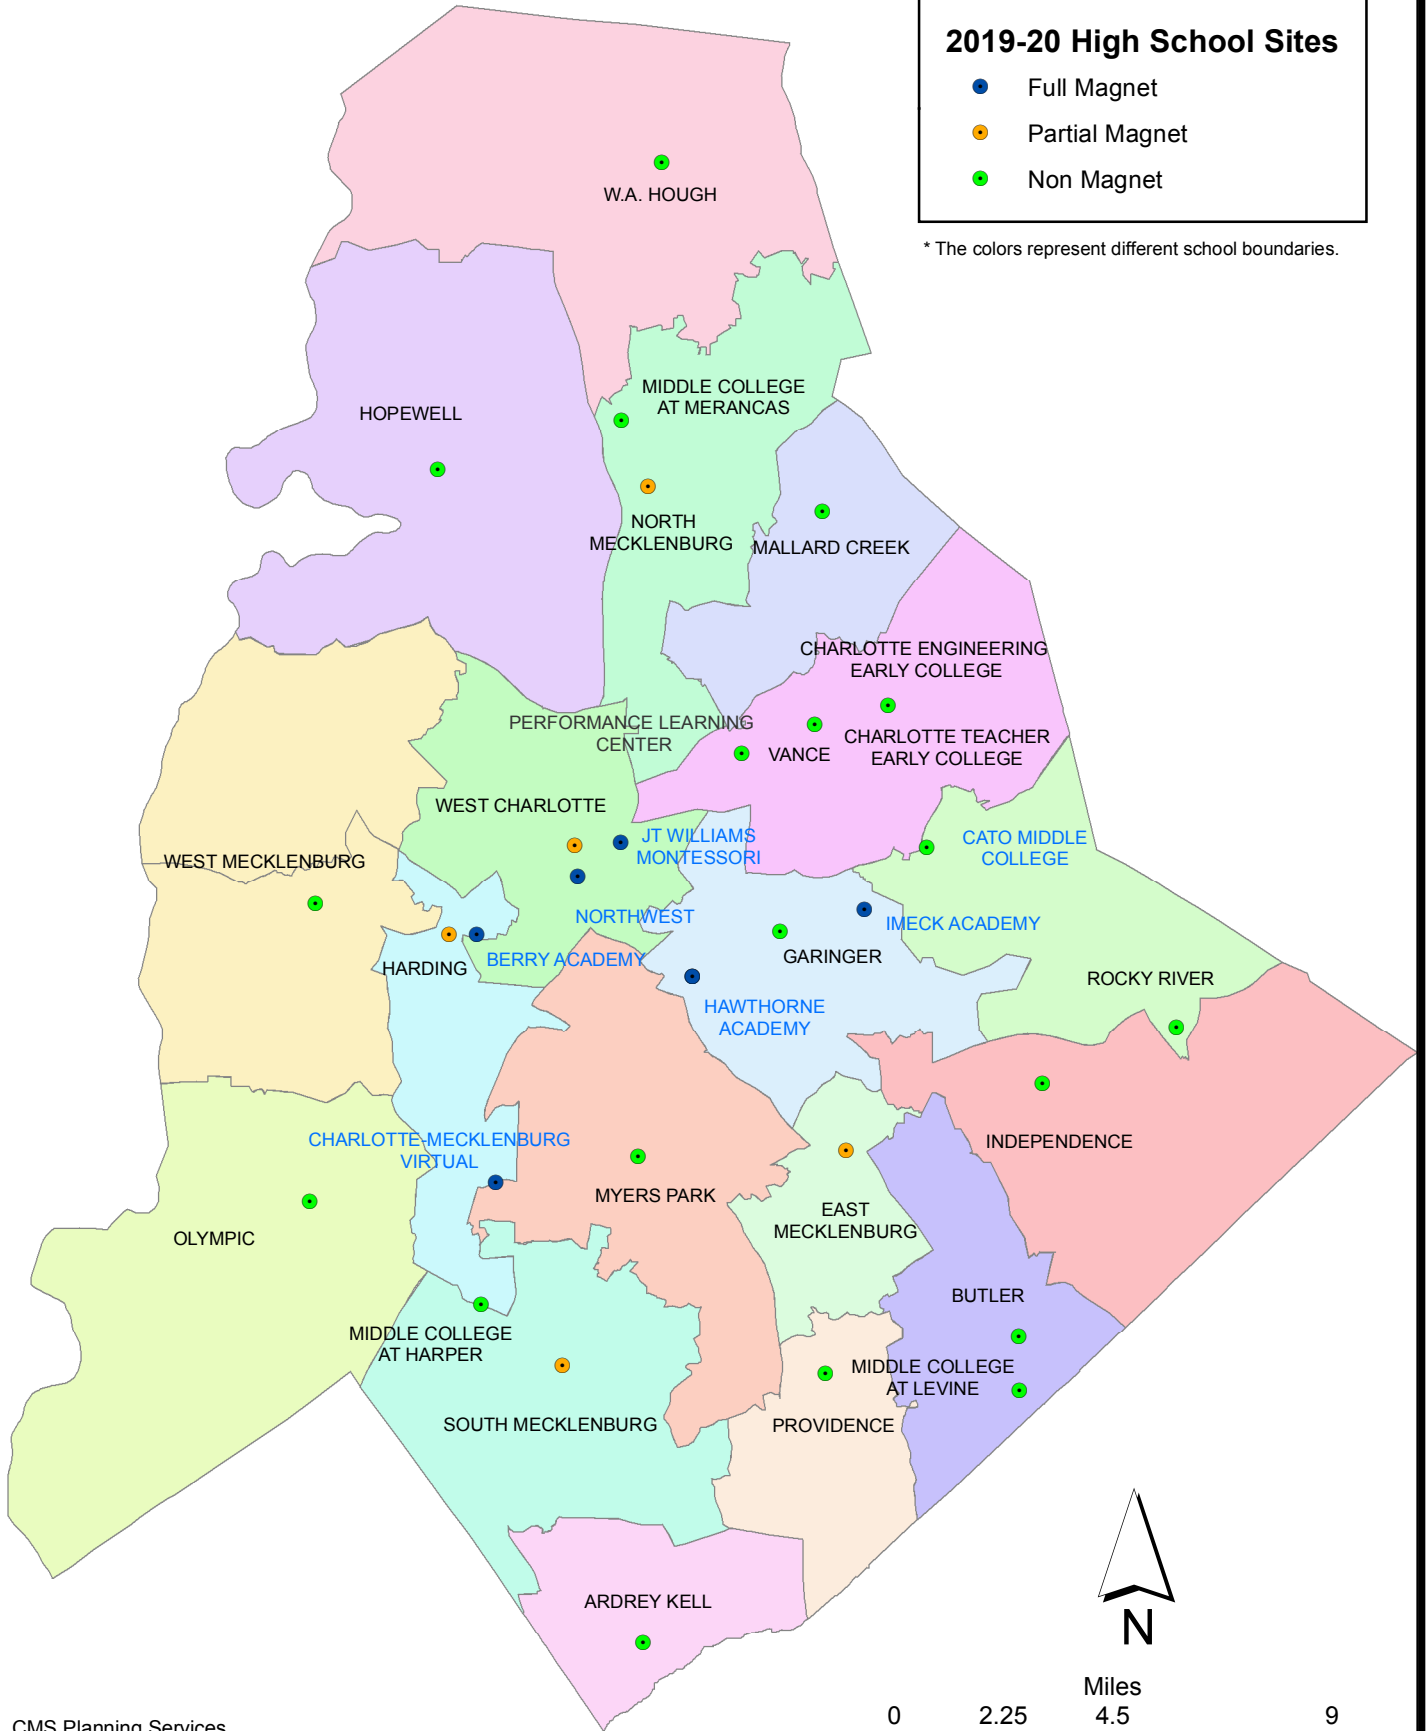

# CHARLOTTE-MECKLENBURG SCHOOLS 2019-2020 HIGH SCHOOL BOUNDARIES

## 2019-20 High School Sites

- Full Magnet
- Partial Magnet
- Non Magnet

\* The colors represent different school boundaries.

Miles

0 2.25 4.5 9