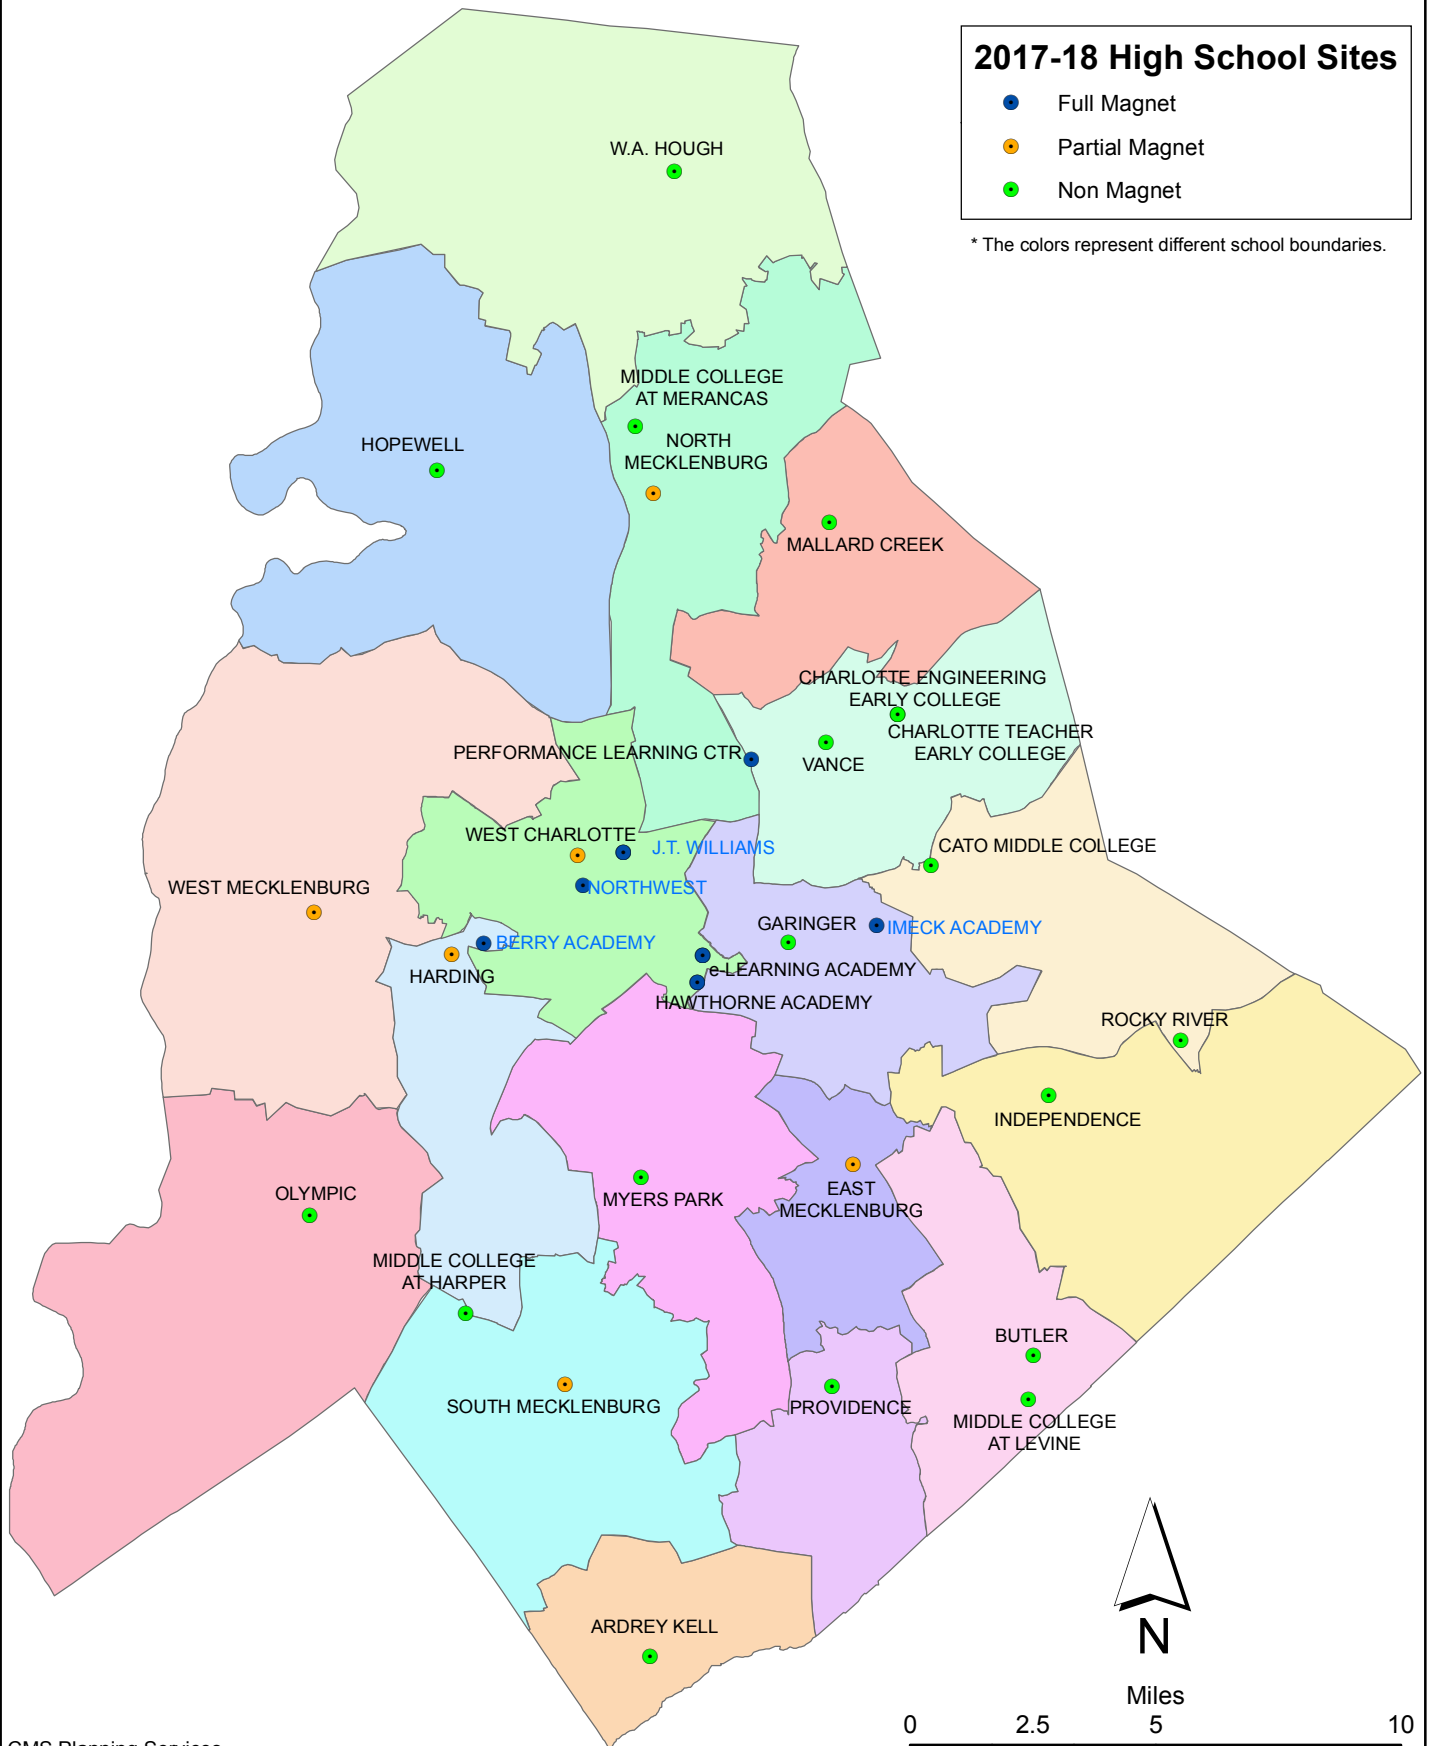

CHARLOTTE-MECKLENBURG SCHOOLS 2017-2018 HIGH SCHOOL BOUNDARIES

2017-18 High School Sites

- Full Magnet
- Partial Magnet
- Non Magnet

* The colors represent different school boundaries.

Miles