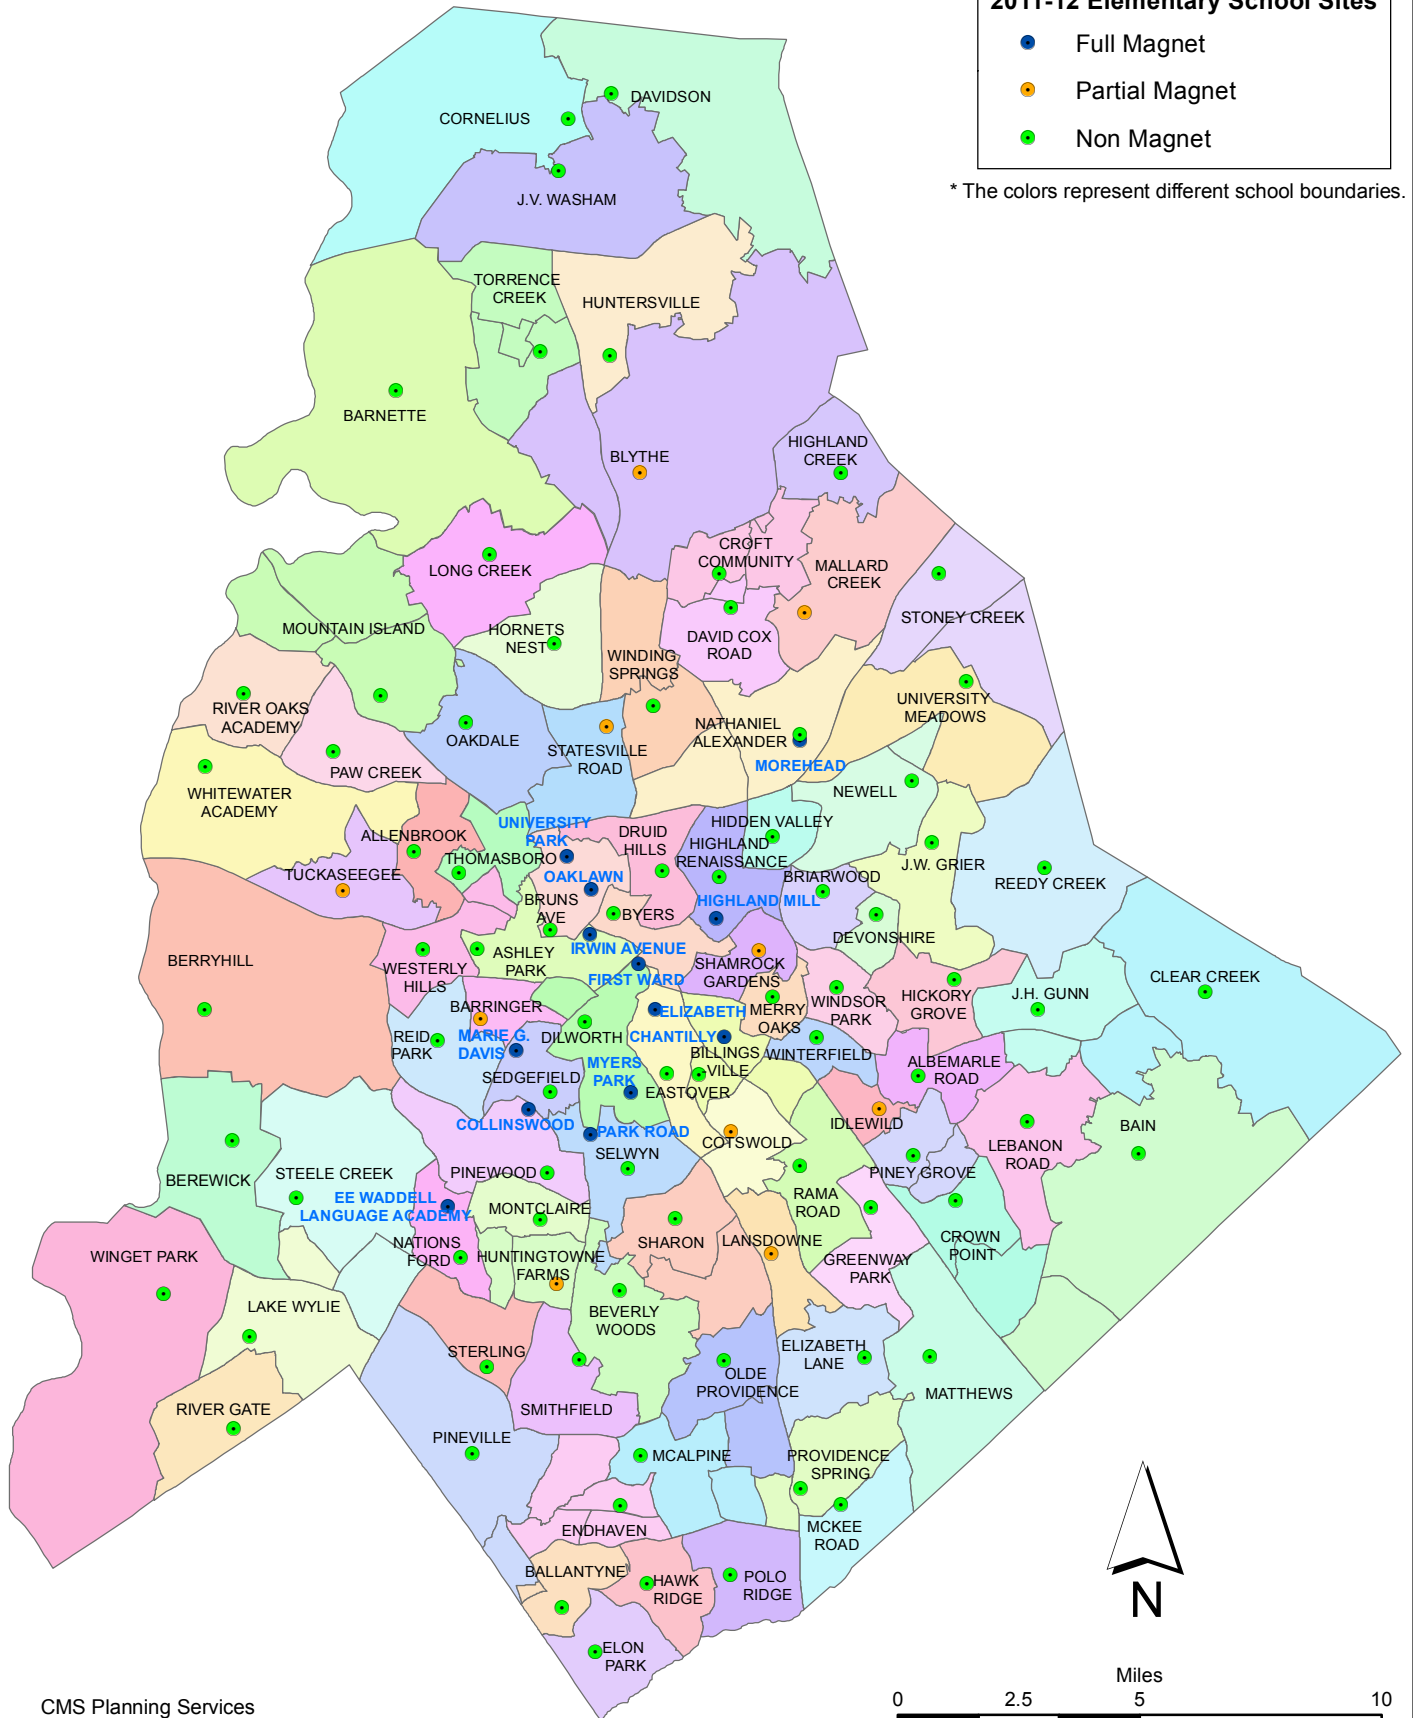

# CHARLOTTE-MECKLENBURG SCHOOLS 2011-12 ELEMENTARY SCHOOL BOUNDARIES

### 2011-12 Elementary School Sites

- Full Magnet
- Partial Magnet
- Non Magnet

\* The colors represent different school boundaries.

Miles