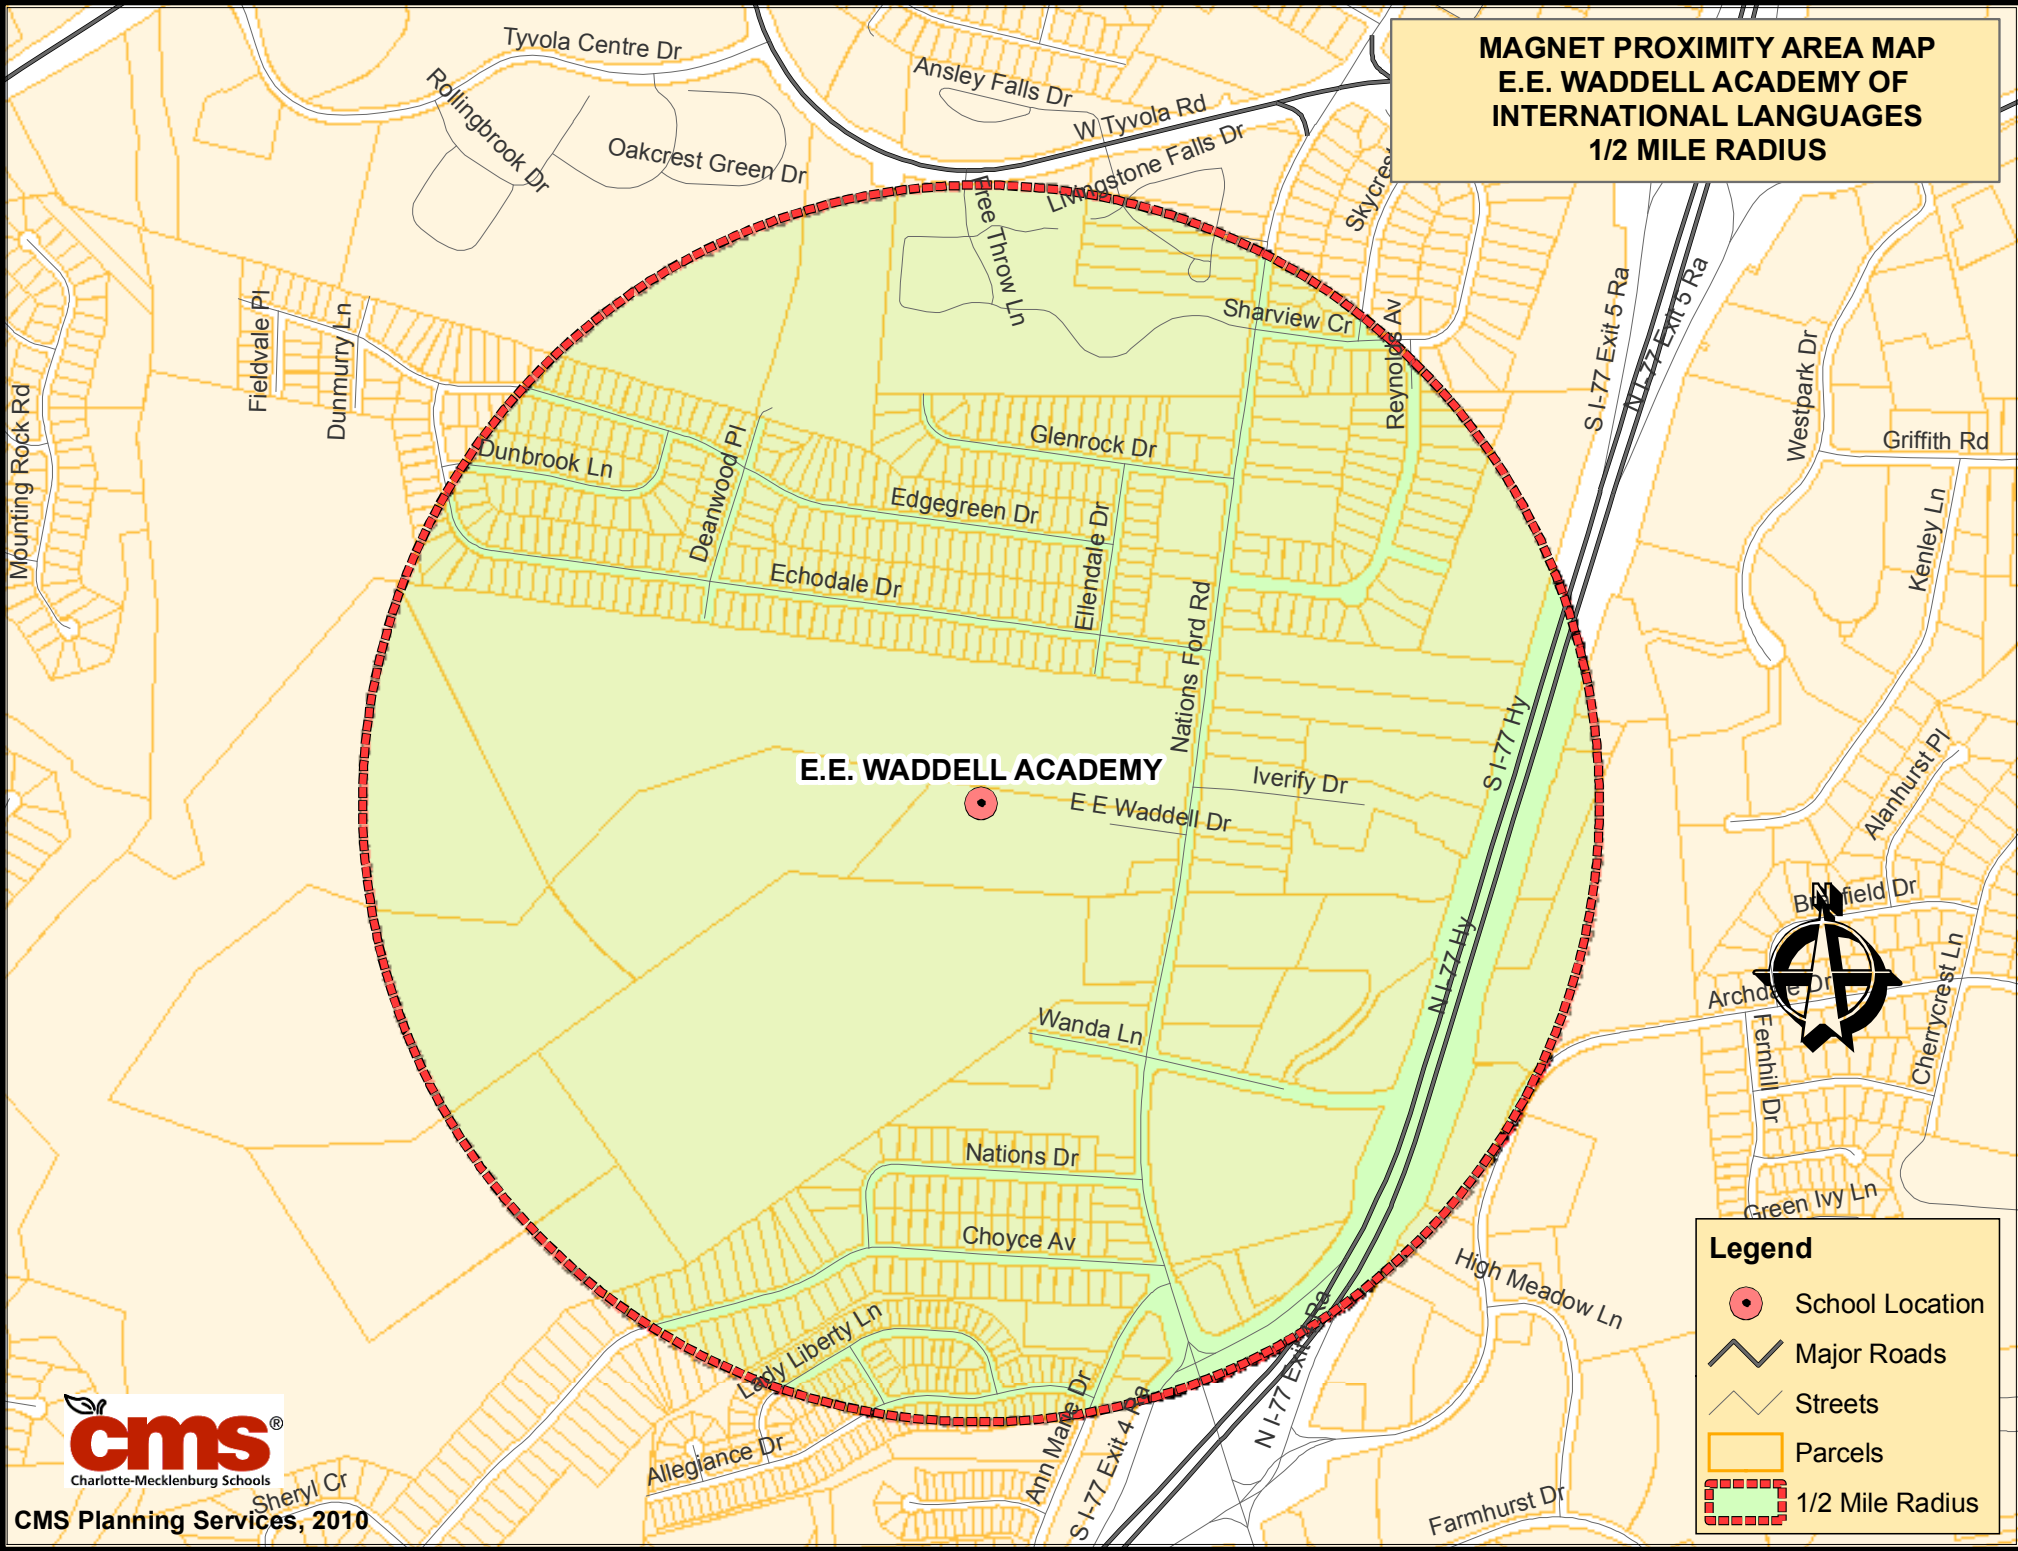

**MAGNET PROXIMITY AREA MAP
E.E. WADDELL ACADEMY OF
INTERNATIONAL LANGUAGES
1/2 MILE RADIUS**

- Legend**
-  School Location
 -  Major Roads
 -  Streets
 -  Parcels
 -  1/2 Mile Radius