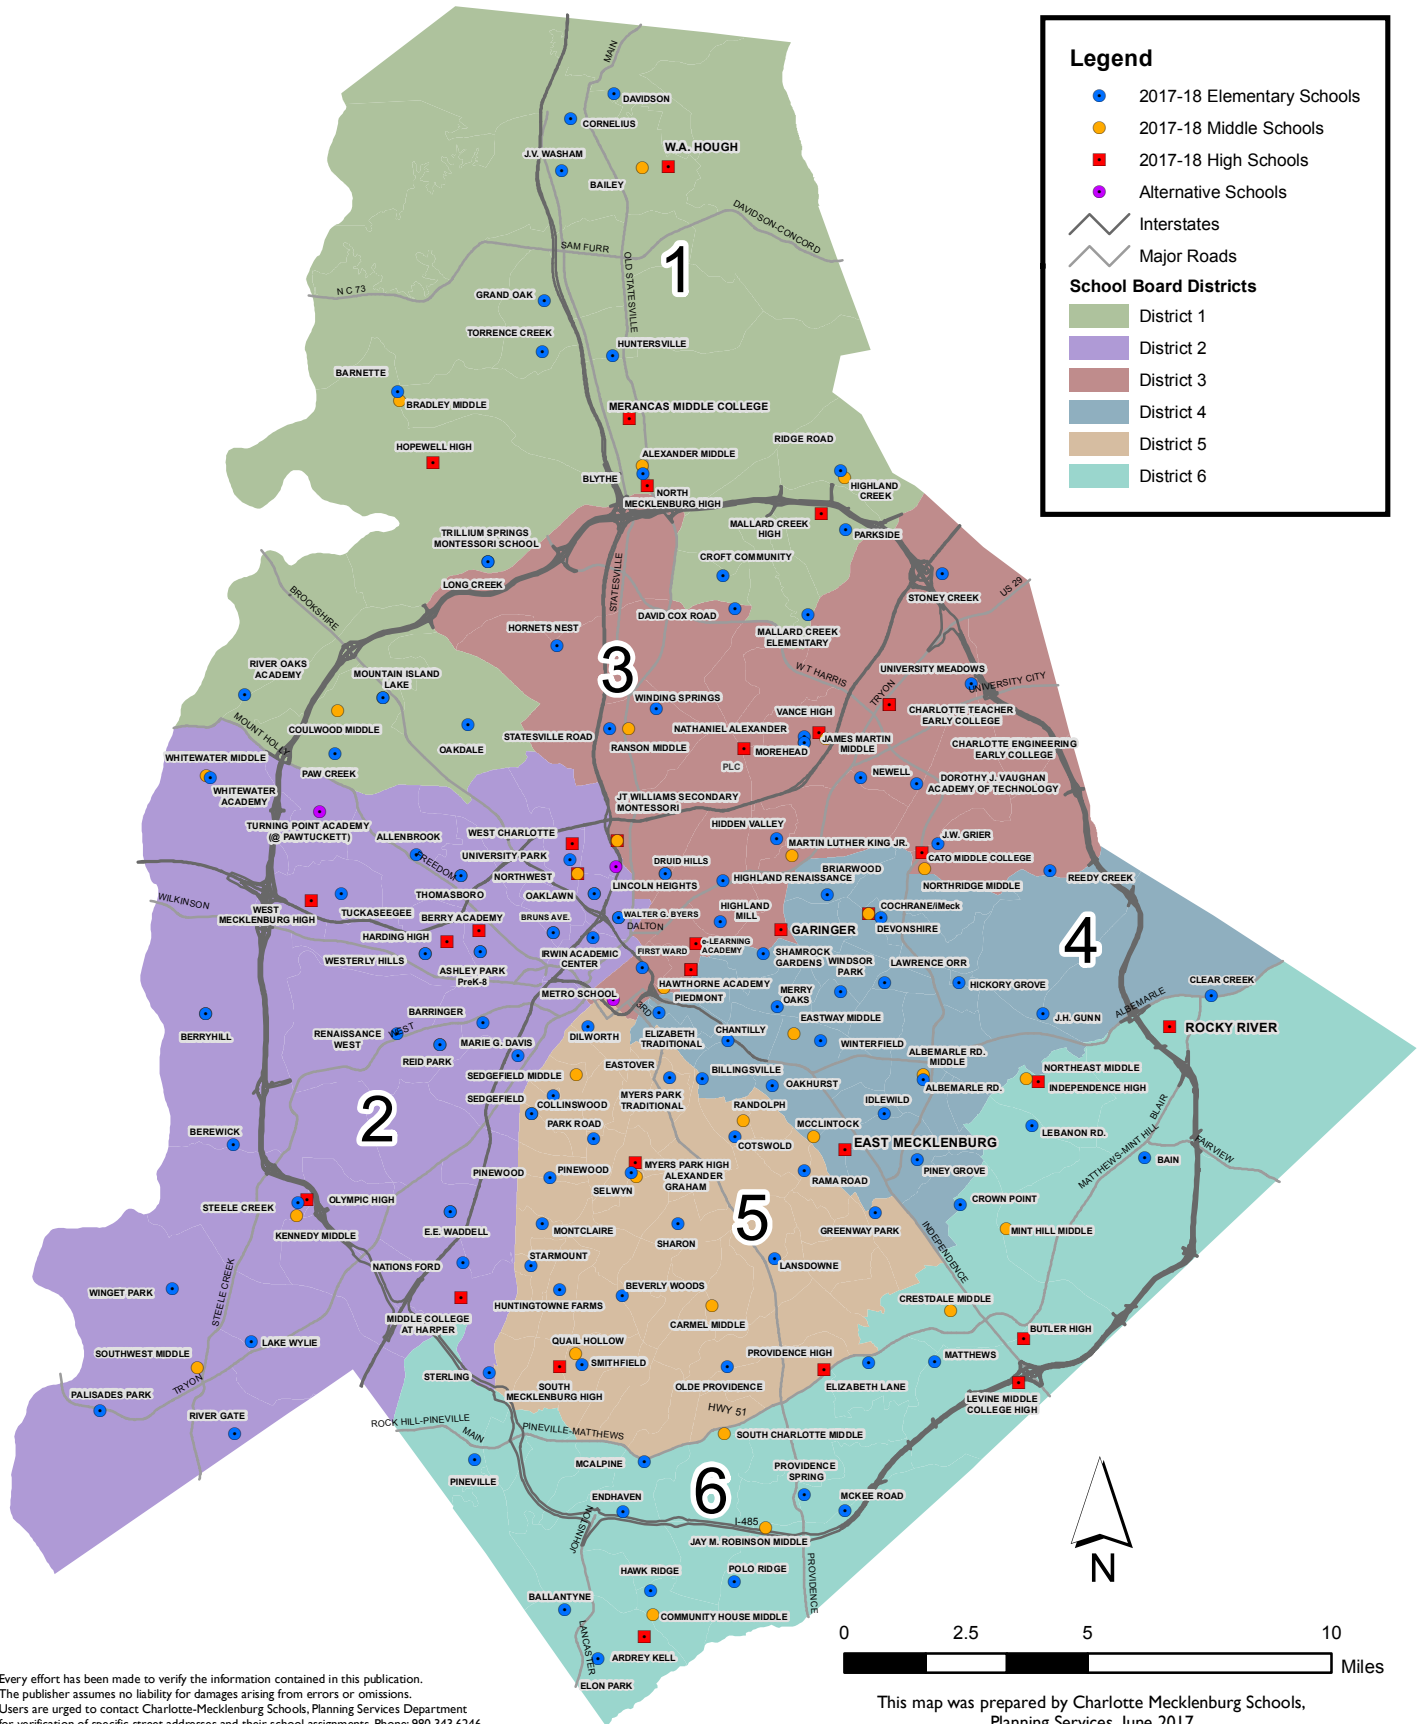

CHARLOTTE-MECKLENBURG SCHOOLS BY SCHOOL BOARD DISTRICT 2017-2018 SCHOOL YEAR